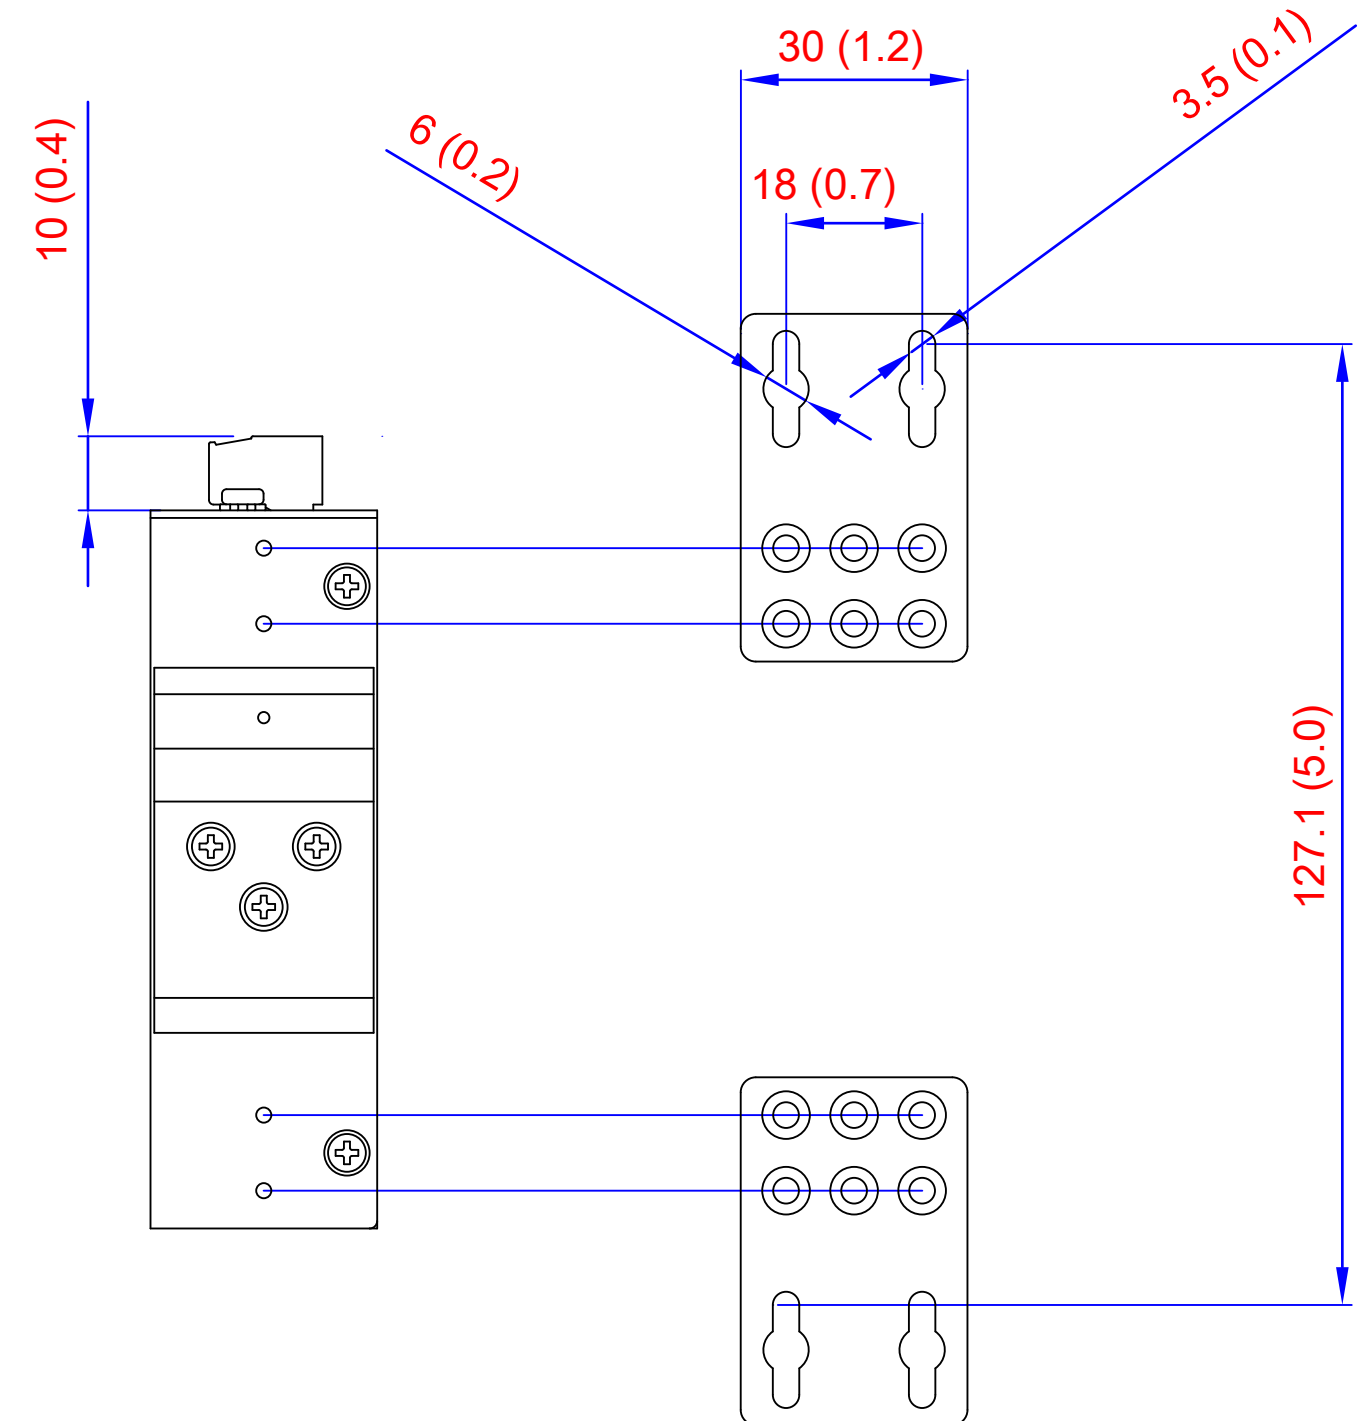

REV	DESCRIPTION	DATE	APPROVED
A	INITIAL RELEASE	07/09/21	E.SIEGMANN

Unit: mm (inch)

DIN Rail

Wall Mount

**RLH Industries, Inc.**  
 936 N. Main Street, Orange, CA 92867  
 (714) 532-1672 www.fiberoptick.com

TITLE: **EGD-POE-BT-4 GIGABIT ETHERNET POE++ SFP MEDIA CONVERTER, DIN MOUNT**

DWG. NO. **CD-376**

REV. **A**