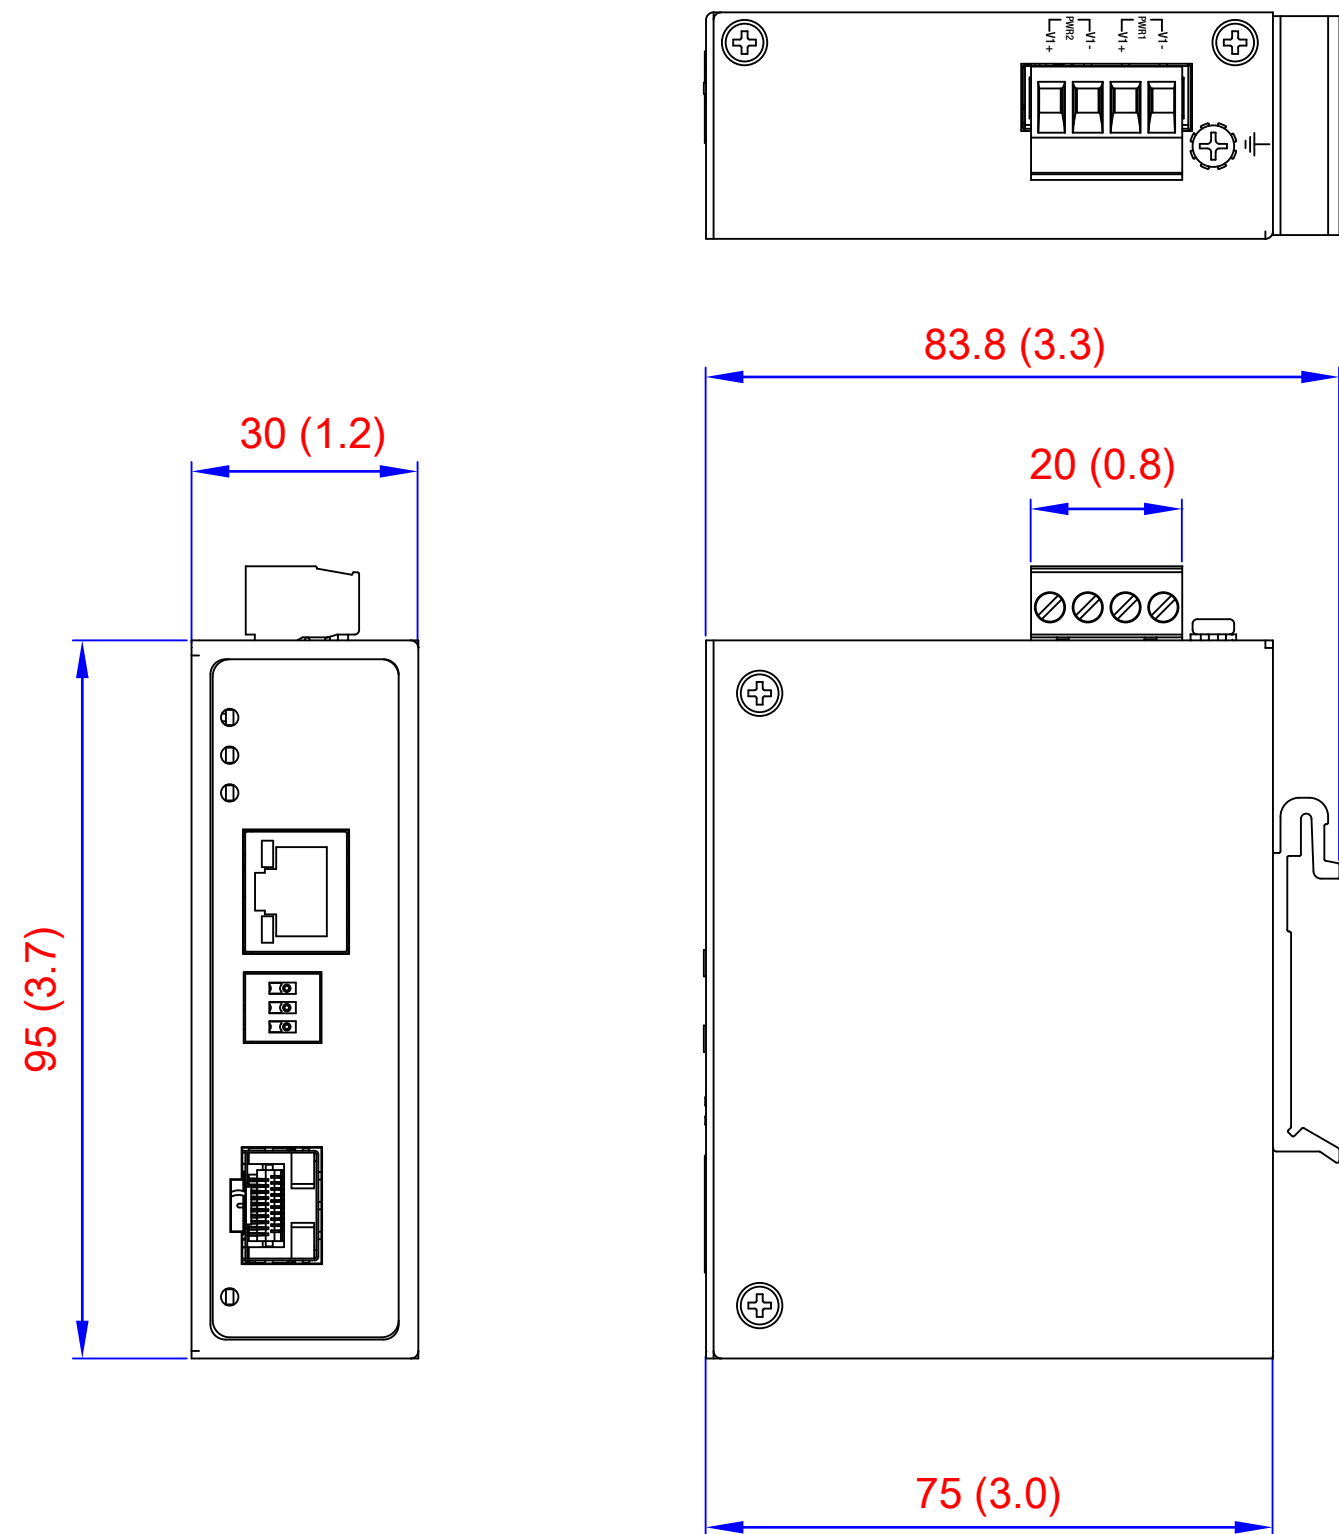

REV	DESCRIPTION	DATE	APPROVED
A	INITIAL RELEASE	07/09/21	E.SIEGMANN

Unit: mm (inch)

DIN Rail

Wall Mount

**RLH Industries, Inc.**  
 936 N. Main Street, Orange, CA 92867  
 (714) 532-1672 www.fiberoptick.com

TITLE: **EGD-POE-BT-4 GIGABIT ETHERNET POE++ SFP MEDIA CONVERTER, DIN MOUNT**

DWG. NO. **CD-376**

REV. **A**