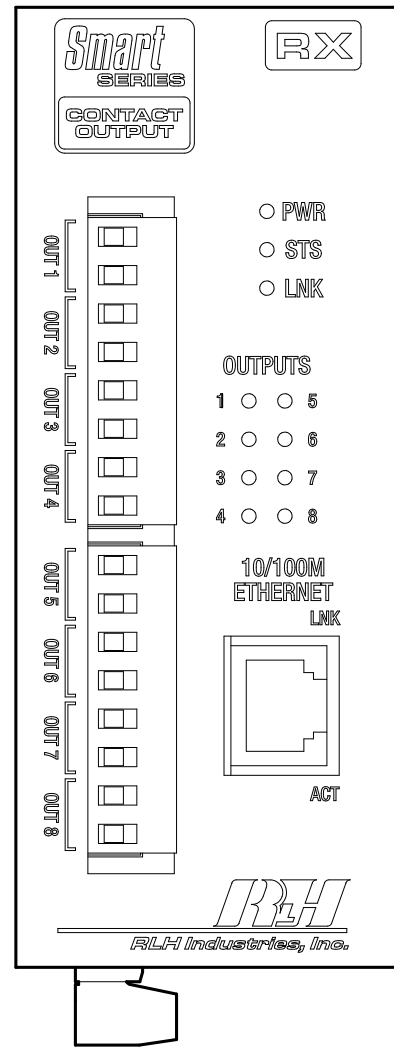

6 5 4 3 2 1

F E D C B A

RLH Industries, Inc.  
936 N. Main Street, Orange, CA 92867  
(714) 532-1672 www.fiberopticalink.com

TITLE:

SMART CONTACT OUTPUT PRODUCT LAYOUT

DWG. NO.

CD-118

REV.

A

6 5 4 3 2 1