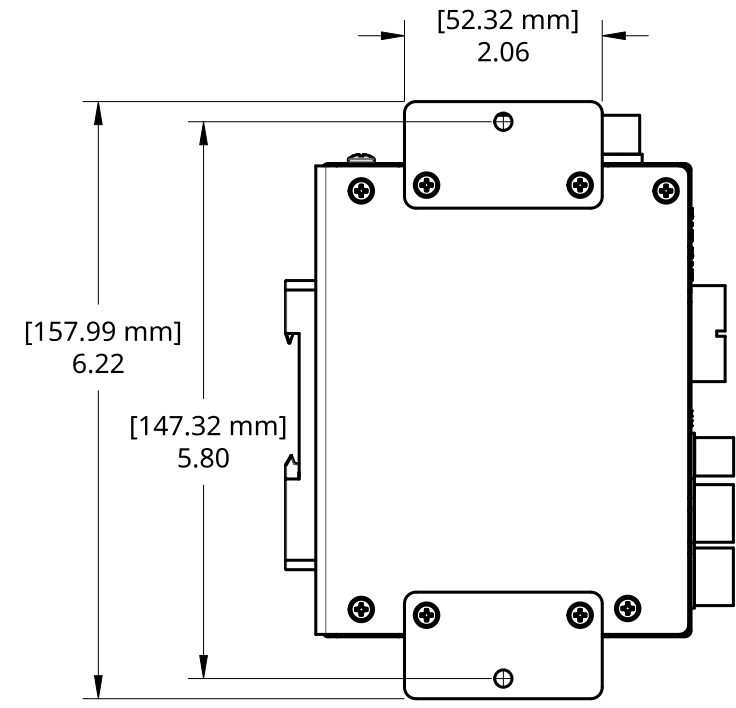

C

FRONT VIEW

RIGHT VIEW

REAR VIEW

LEFT VIEW

B

B

BOTTOM VIEW

A

A

TITLE			
SDD-XX-2-Wall - Rev E			
SIZE	DWG NO.	REV.	
B	CD-404	A	
SCALE	WEIGHT	SHEET	
1:2		1 of 1	

FIBEROPTICLINK

4

3

2

1