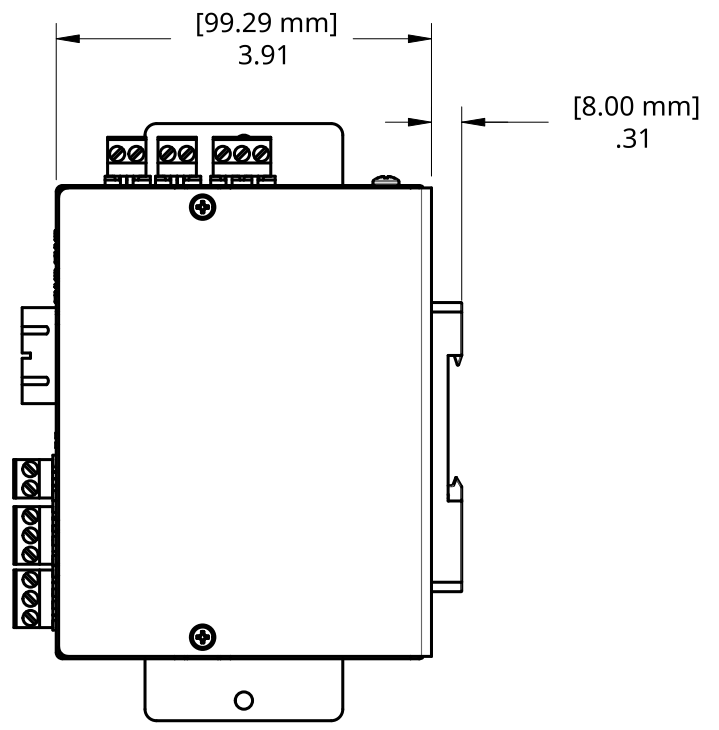

4

3

2

1

D

D

TOP VIEW

C

C

FRONT VIEW

RIGHT VIEW

REAR VIEW

LEFT VIEW

B

B

BOTTOM VIEW

A

A

TITLE			
SDD-XX-2-Wall - Rev E			
SIZE	DWG NO.	REV.	
B	CD-404	A	
SCALE	WEIGHT	SHEET	
1:2		1 of 1	

FIBEROPTICLINK

4

3

2

1