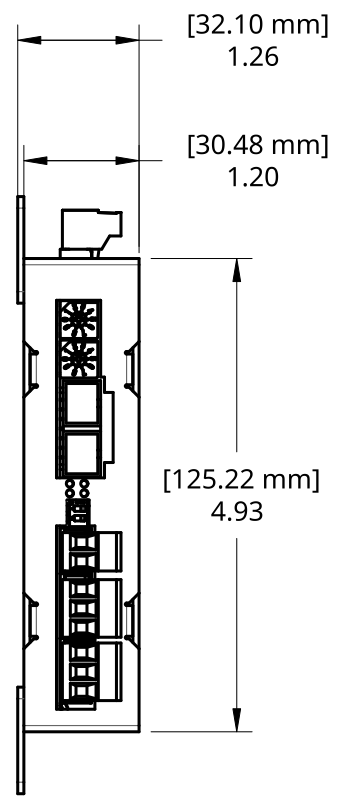

4

3

2

1

D

D

TOP VIEW

C

C

FRONT VIEW

RIGHT VIEW

REAR VIEW

LEFT VIEW

B

B

BOTTOM VIEW

A

A

TITLE			
SDD-XX-2-Wall - Rev E			
SIZE	DWG NO.	REV.	
B	CD-404	A	
SCALE	WEIGHT	SHEET	
1:2		1 of 1	

FIBEROPTICLINK

4

3

2

1