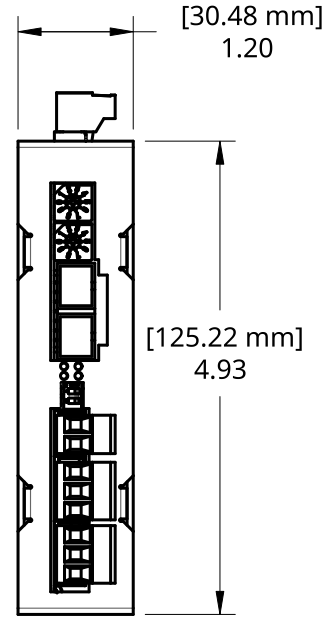

4

3

2

1

D

D

TOP VIEW

C

C

FRONT VIEW

SIDE VIEW

BACK VIEW

B

B

BOTTOM VIEW

A

A

TITLE			
SDD-XX-2-DIN - Rev E			
SIZE	DWG NO.	REV.	
B	CD-391	A	
SCALE	WEIGHT	SHEET	
1:2		1 of 1	

FIBEROPTICLINK

4

3

2

1