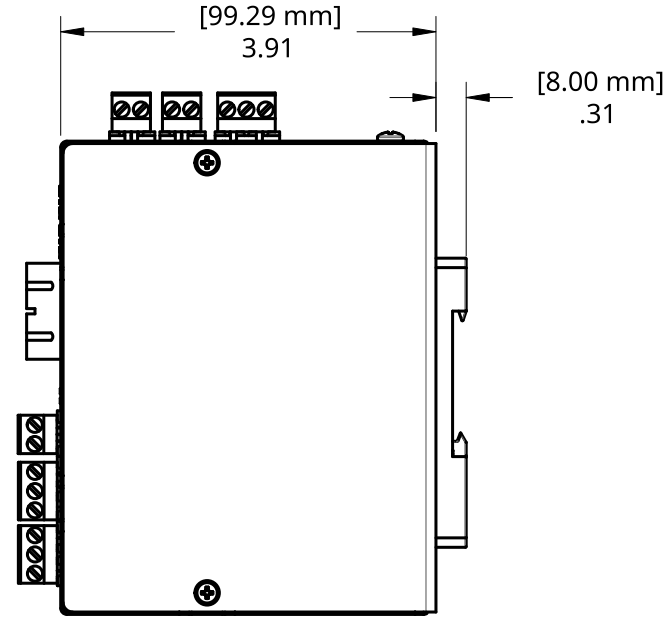

4

3

2

1

D

D

TOP VIEW

C

C

FRONT VIEW

SIDE VIEW

BACK VIEW

B

B

BOTTOM VIEW

A

A

TITLE			
SDD-XX-2-DIN - Rev E			
SIZE	DWG NO.	REV.	
B	CD-391	A	
SCALE	WEIGHT	SHEET	
1:2		1 of 1	

FIBEROPTICLINK

4

3

2

1