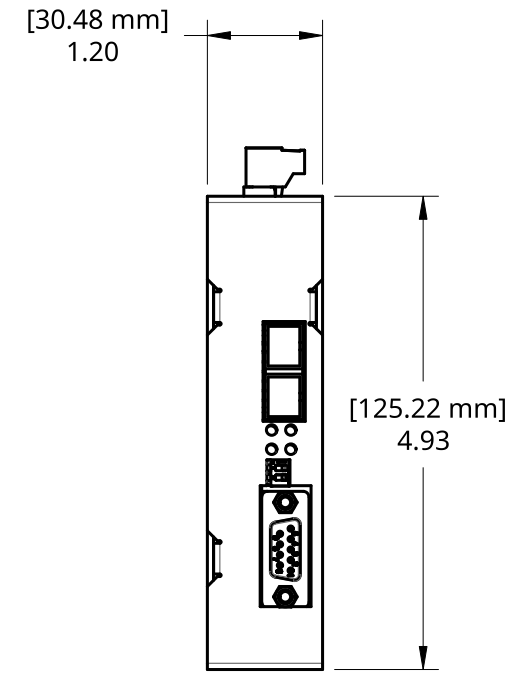

4

3

2

1

D

D

TOP VIEW

C

C

FRONT VIEW

SIDE VIEW

REAR VIEW

B

B

BOTTOM VIEW

A

A

TITLE				SED-XX-2-DIN Rev C			
SIZE		DWG NO.		REV.			
B		CD-392		A			
SCALE		WEIGHT		SHEET			
1:2				1 of 1			

FIBEROPTICLINK

4

3

2

1