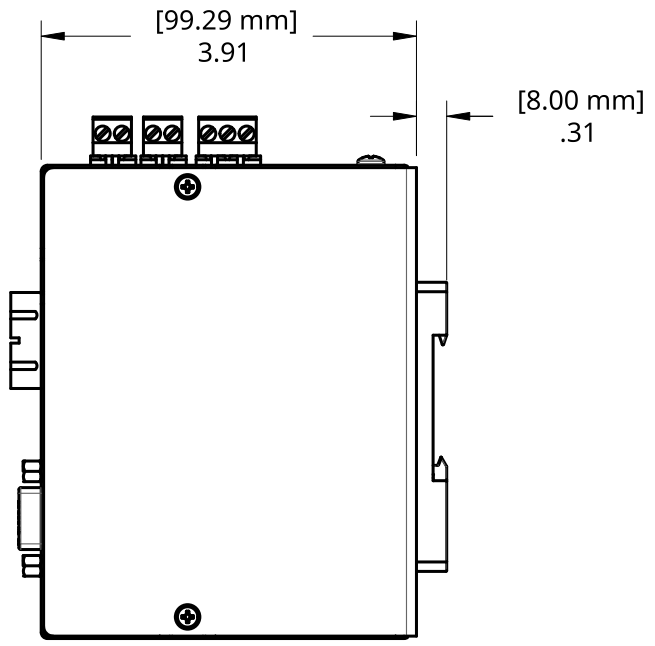

4

3

2

1

D

D

TOP VIEW

C

C

FRONT VIEW

SIDE VIEW

REAR VIEW

B

B

BOTTOM VIEW

A

A

TITLE				SED-XX-2-DIN Rev C			
SIZE		DWG NO.		REV.			
B		CD-392		A			
SCALE		WEIGHT		SHEET			
1:2				1 of 1			

FIBEROPTICLINK

4

3

2

1