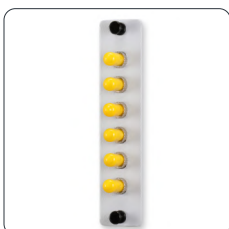

Key Features

- Available with ST, SC, LC, FC and MTP/MPO adapters
- Constructed out of lightweight aluminum
- Plate features common LGX foot print size
- Compatible with many fiber patch panels that support LGX Foot Print Adapter Plates

Part Number: AP-BLANK-G

Blank Adapter Plate, Grey

Fibers	Adapter	Mode	Fiber Type	Adapter Color	Plex	Plate
Zero	None	None	None	None	None	Grey

Part Number: AP-ST6-LSSM-G

ST 6 Fiber 6 Position Loaded with Simplex Singlemode Adapters (Yellow Caps), Grey