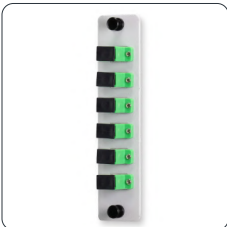

Part Number: **AP-SA6-LSSM-G**

SC 6 Fiber 6 Position Loaded with Simplex Singlemode Adapters (Green), Grey

Fibers	Adapter	Mode	Fiber Type	Adapter Color	Plex	Plate
6	SC/APC	Singlemode	OS1/OS2	Green	Simplex	Grey