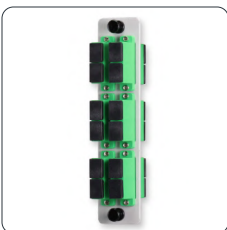

Part Number: **AP-SA6-LDSM-G**

SC 12 Fiber 6 Position Loaded with Duplex Singlemode Adapters (Green), Grey

Fibers	Adapter	Mode	Fiber Type	Adapter Color	Plex	Plate
12	SC/APC	Singlemode	OS1/OS2	Green	Duplex	Grey