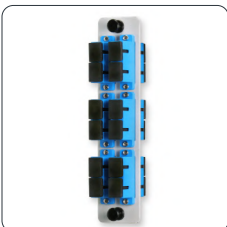

Part Number: **AP-SC6-LDSM-G**

SC 12 Fiber 6 Position Loaded with Duplex Singlemode Adapters (Blue), Grey

Fibers	Adapter	Mode	Fiber Type	Adapter Color	Plex	Plate
12	SC	Singlemode	OS1/OS2	Blue	Duplex	Grey