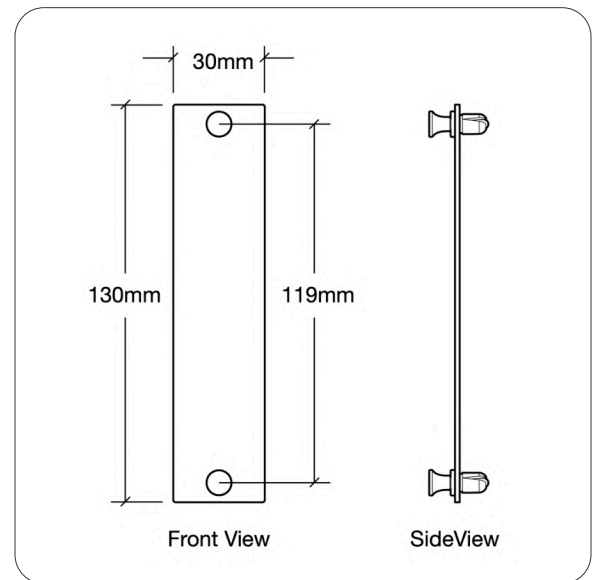

DATA SHEET

Fiber Adapter Plates (grey)

Wide Range of Fiber Adapter Plates to Complete Your Fiber Solution

Our grey Fiber Adapter Plates can be ordered individually or preinstalled into select RLH fiber optic patch panels*.

RLH adapter plates utilize a common installation format referred to as LGX style adapters. This allows them to be mixed and matched as need in all compatible wall or rack mount patch panels that accept LGX adapter plates. Additionally, our LGX adapter plates may be used with our Corning® compatible adapter when needed.

Our grey Fiber adapter plates are compatible with all RLH fiber patch panels (see note below) except for the Optimum Series. Since our adapter plates utilize a common format we are also compatible with many other vendor patch panels who support the common LGX Foot print type adapter plates.

*RLH patch panels will take either our black series or grey series Fiber Adapter Plates. Please check the individual product page to verify which series of plates is compatible.

*Not compatible with our RLH Optimum Series patch panels.

Key Features

- Available with ST, SC, LC, FC and MTP/MPO adapters
- Constructed out of lightweight aluminum
- Plate features common LGX foot print size
- Compatible with many fiber patch panels that support LGX Foot Print Adapter Plates

Part Number: AP-BLANK-G

Blank Adapter Plate, Grey

Fibers	Adapter	Mode	Fiber Type	Adapter Color	Plex	Plate
Zero	None	None	None	None	None	Grey