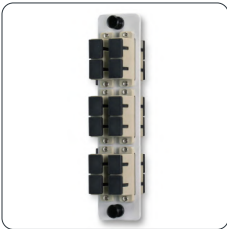

Part Number: **AP-SC6-LDMM-G**

SC 12 Fiber 6 Position Loaded with Duplex Multimode Adapters (Beige), Grey

Fibers	Adapter	Mode	Fiber Type	Adapter Color	Plex	Plate
12	SC	Multimode	OM1/OM2	Beige	Duplex	Grey