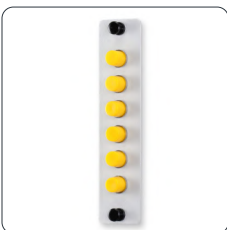

Part Number: **AP-FC6-LSSM-G**

FC 6 Fiber 6 Position Loaded with Simplex Singlemode Adapters (Yellow Caps), Grey

Fibers	Adapter	Mode	Fiber Type	Adapter Color	Plex	Plate
6	FC	Singlemode	OS1/OS2	Metal – Yellow Cap	Simplex	Grey