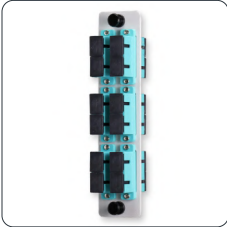

DATA SHEET

Part Number: **AP-SC6-LDMX-G**

SC 12 Fiber 6 Position Loaded with Duplex Multimode Adapters (Aqua), Grey

Fibers	Adapter	Mode	Fiber Type	Adapter Color	Plex	Plate
12	SC	Multimode	OM3/OM4	Aqua	Duplex	Grey