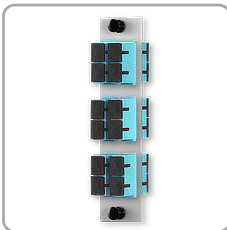

Part Number: AP-SC6-LDMX-G

SC 12-Fiber 6-Position Loaded with Duplex Multimode Adapters (Aqua), Gray

Fibers	Adapter	Mode	Fiber Type	Adapter Color	Plex	Plate
12	SC	Multimode	OM3/OM4	Aqua	Duplex	Gray