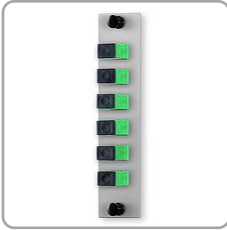

Part Number: AP-SA6-LSSM-G

SC 6-Fiber 6-Position Loaded with Simplex Singlemode Adapters (Green), Gray

Fibers	Adapter	Mode	Fiber Type	Adapter Color	Plex	Plate
6	SC/APC	Singlemode	OS1/OS2	Green	Simplex	Gray