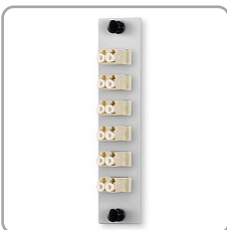

Part Number: AP-LC6-LDMM-G

LC 12-Fiber 6-Position Loaded with Duplex Multimode Adapters (Beige), Gray

Fibers	Adapter	Mode	Fiber Type	Adapter Color	Plex	Plate
12	LC	Multimode	OM1/OM2	Beige	Duplex	Gray