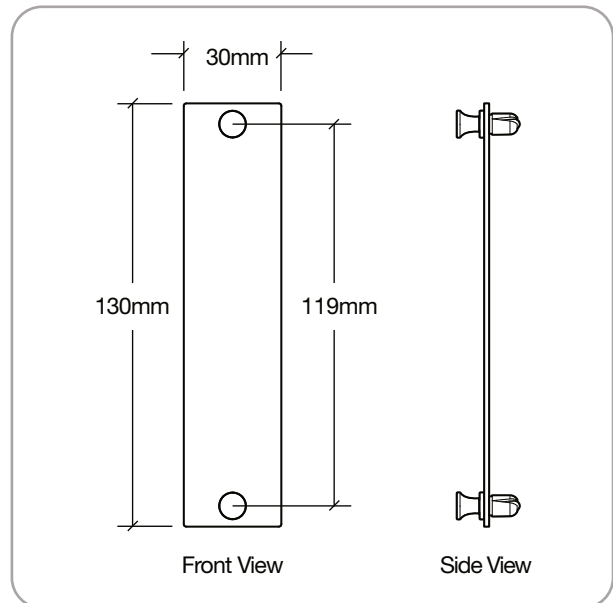

Fiber Adapter Plates (Gray)

AP-XXX-XXXX-G

Fiber Adapter Plates for End-to-End Fiber Solutions

Our Gray Fiber Adapter Plates can be ordered individually or preinstalled into select RLH fiber optic patch panels*.

RLH adapter plates utilize a common installation format referred to as LGX style adapters. This allows them to be mixed and matched as needed in all compatible wall or rack mount patch panels that accept LGX adapter plates. Additionally, our LGX adapter plates may be used with Corning® patch panel products when used with our Corning® compatible adapter.

These Gray Fiber Adapter Plates are compatible with all RLH fiber patch panels except for the Optimum Series (see note below). RLH adapter plates will fit patch panels from other vendors that support the common LGX adapter plate footprint.

*RLH patch panels will take either our Gray series or Black series Fiber Adapter Plates. Please check the individual product page to verify which series of plates is compatible.

*Not compatible with our RLH Optimum Series patch panels.

Key Features

- RJ-45, ST, SC, LC, FC, and MTP/MPO options available
- Constructed out of lightweight aluminum
- Plate features common LGX footprint size
- Compatible with LGX footprint fiber patch panels

Dimensions

Part Number: **AP-BLANK-G**

Blank Adapter Plate, Gray

Fibers	Adapter	Mode	Fiber Type	Adapter Color	Plex	Plate
0	N/A	N/A	N/A	N/A	N/A	Gray

Part Number: **AP-ST6-LSSM-G**

ST 6-Fiber 6-Position Loaded with Simplex Singlemode Adapters (Yellow Caps), Gray

Fibers	Adapter	Mode	Fiber Type	Adapter Color	Plex	Plate
6	ST	Singlemode	OS1/OS2	Metal – Yellow Cap	Simplex	Gray