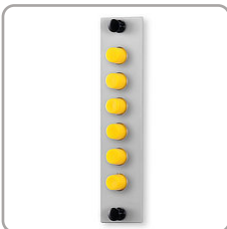

Part Number: AP-FC6-LSSM-G

FC 6-Fiber 6-Position Loaded with Simplex Singlemode Adapters (Yellow Caps), Gray

Fibers	Adapter	Mode	Fiber Type	Adapter Color	Plex	Plate
6	FC	Singlemode	OS1/OS2	Metal – Yellow Cap	Simplex	Gray