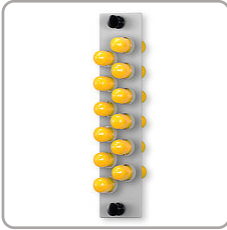

Key Features

- RJ-45, ST, SC, LC, FC, and MTP/MPO options available
- Constructed out of lightweight aluminum
- Plate features common LGX footprint size
- Compatible with LGX footprint fiber patch panels

Dimensions

Part Number: **AP-BLANK-G**

Blank Adapter Plate, Gray

Fibers	Adapter	Mode	Fiber Type	Adapter Color	Plex	Plate
0	N/A	N/A	N/A	N/A	N/A	Gray

Part Number: **AP-ST6-LSSM-G**

ST 6-Fiber 6-Position Loaded with Simplex Singlemode Adapters (Yellow Caps), Gray

Fibers	Adapter	Mode	Fiber Type	Adapter Color	Plex	Plate
6	ST	Singlemode	OS1/OS2	Metal – Yellow Cap	Simplex	Gray

Part Number: AP-ST12-LSSM-G

ST 12-Fiber 12-Position Loaded with Simplex Singlemode Adapters (Yellow Caps), Gray

Fibers	Adapter	Mode	Fiber Type	Adapter Color	Plex	Plate
12	ST	Singlemode	OS1/OS2	Metal – Yellow Cap	Simplex	Gray

Part Number: AP-ST6-LSMM-G

ST 6-Fiber 6-Position Loaded with Simplex Multimode Adapters (Black Caps), Gray