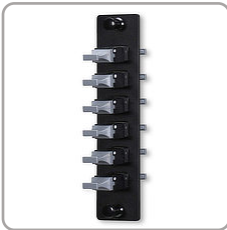

Part Number: **AP-MT6-LSUN-B**

MTP Black MTP 6-Position Adapter Plate loaded with Simplex Adapters (Black), Black

Positions	Adapter	Mode	Fiber Type	Adapter Color	Plex	Plate
6	MTP/MPO	Variable	Variable	Black	Variable	Black