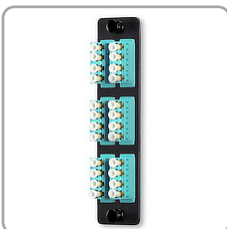

Part Number: AP-LA6-LQSM-B

LC 24-Fiber 6-Position Loaded with Quad Multimode Adapters (Aqua), Black

Fibers	Adapter	Mode	Fiber Type	Adapter Color	Plex	Plate
24	LC	Multimode	OM3/OM4	Aqua	Quad	Black