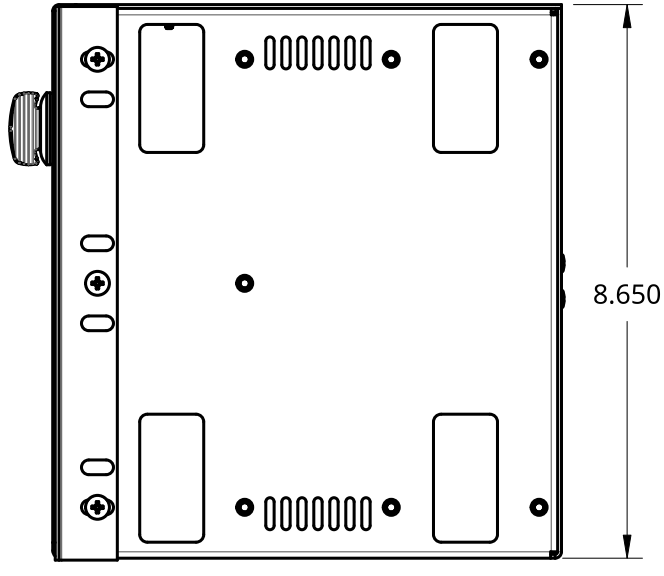

4

3

2

1

TOP VIEW

D

D

C

C

LEFT VIEW

FRONT VIEW

RIGHT VIEW

B

B

BOTTOM VIEW

A

A

4

3

2

1

THIRD ANGLE PROJECTION		SIZE	DWG NO.	REV.
			CD-410	A
SCALE	1:3	WEIGHT	SHEET	1 of 1

TITLE	DRH-N-1 - 23in Rack Ears
-------	--------------------------