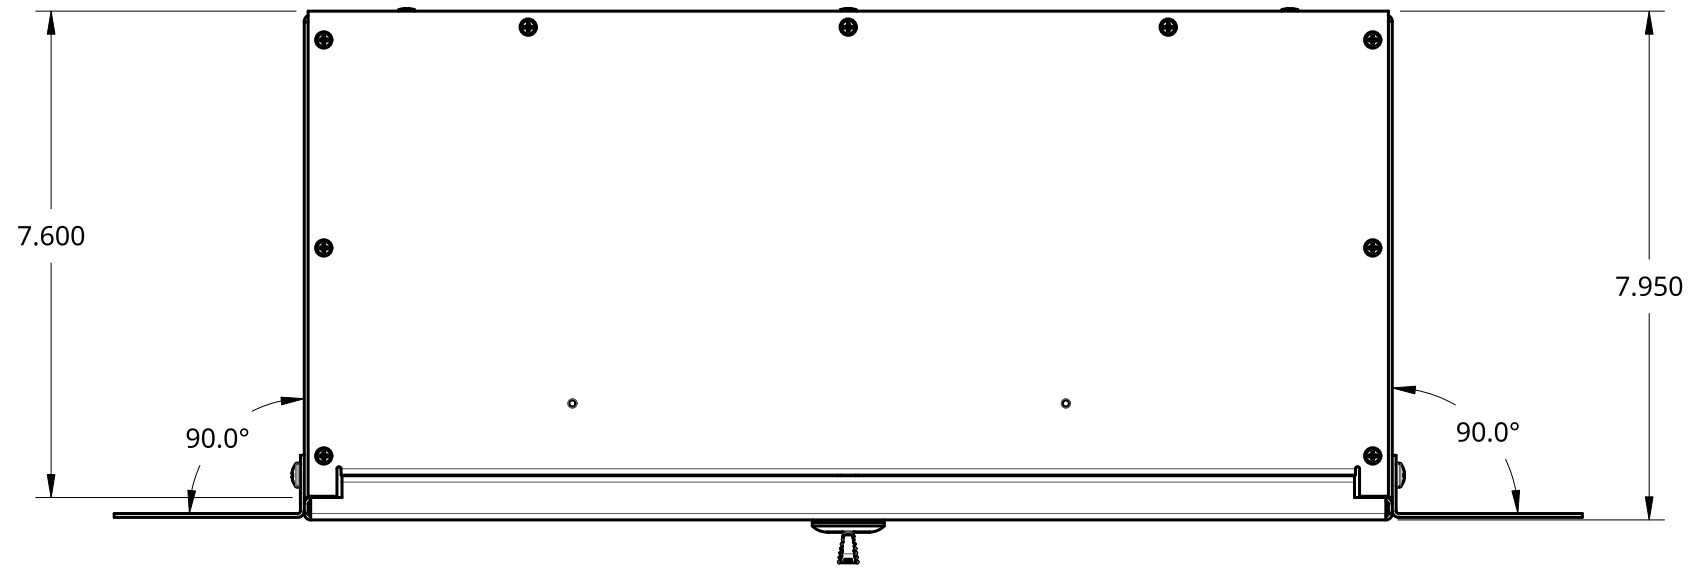

4

3

2

1

TOP VIEW

D

D

C

C

LEFT VIEW

FRONT VIEW

RIGHT VIEW

B

B

BOTTOM VIEW

A

A

4

3

2

1

THIRD ANGLE PROJECTION		SIZE	DWG NO.	REV.
			CD-410	A
SCALE	1:3	WEIGHT	SHEET	1 of 1

TITLE	DRH-N-1 - 23in Rack Ears
-------	--------------------------