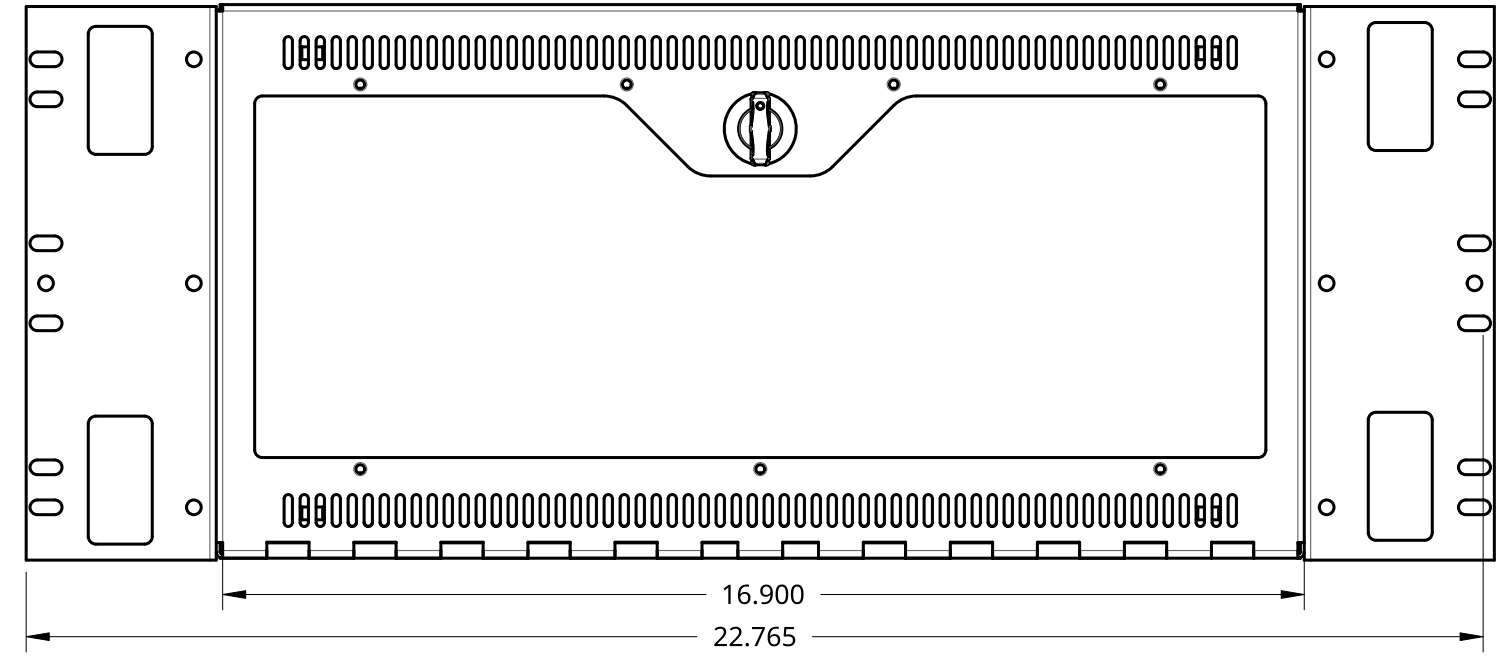

4

3

2

1

TOP VIEW

D

D

C

C

LEFT VIEW

FRONT VIEW

RIGHT VIEW

B

B

BOTTOM VIEW

A

A

4

3

2

1

THIRD ANGLE PROJECTION		SIZE	DWG NO.	REV.
			CD-410	A
SCALE	1:3	WEIGHT	SHEET	1 of 1

TITLE	DRH-N-1 - 23in Rack Ears
-------	--------------------------