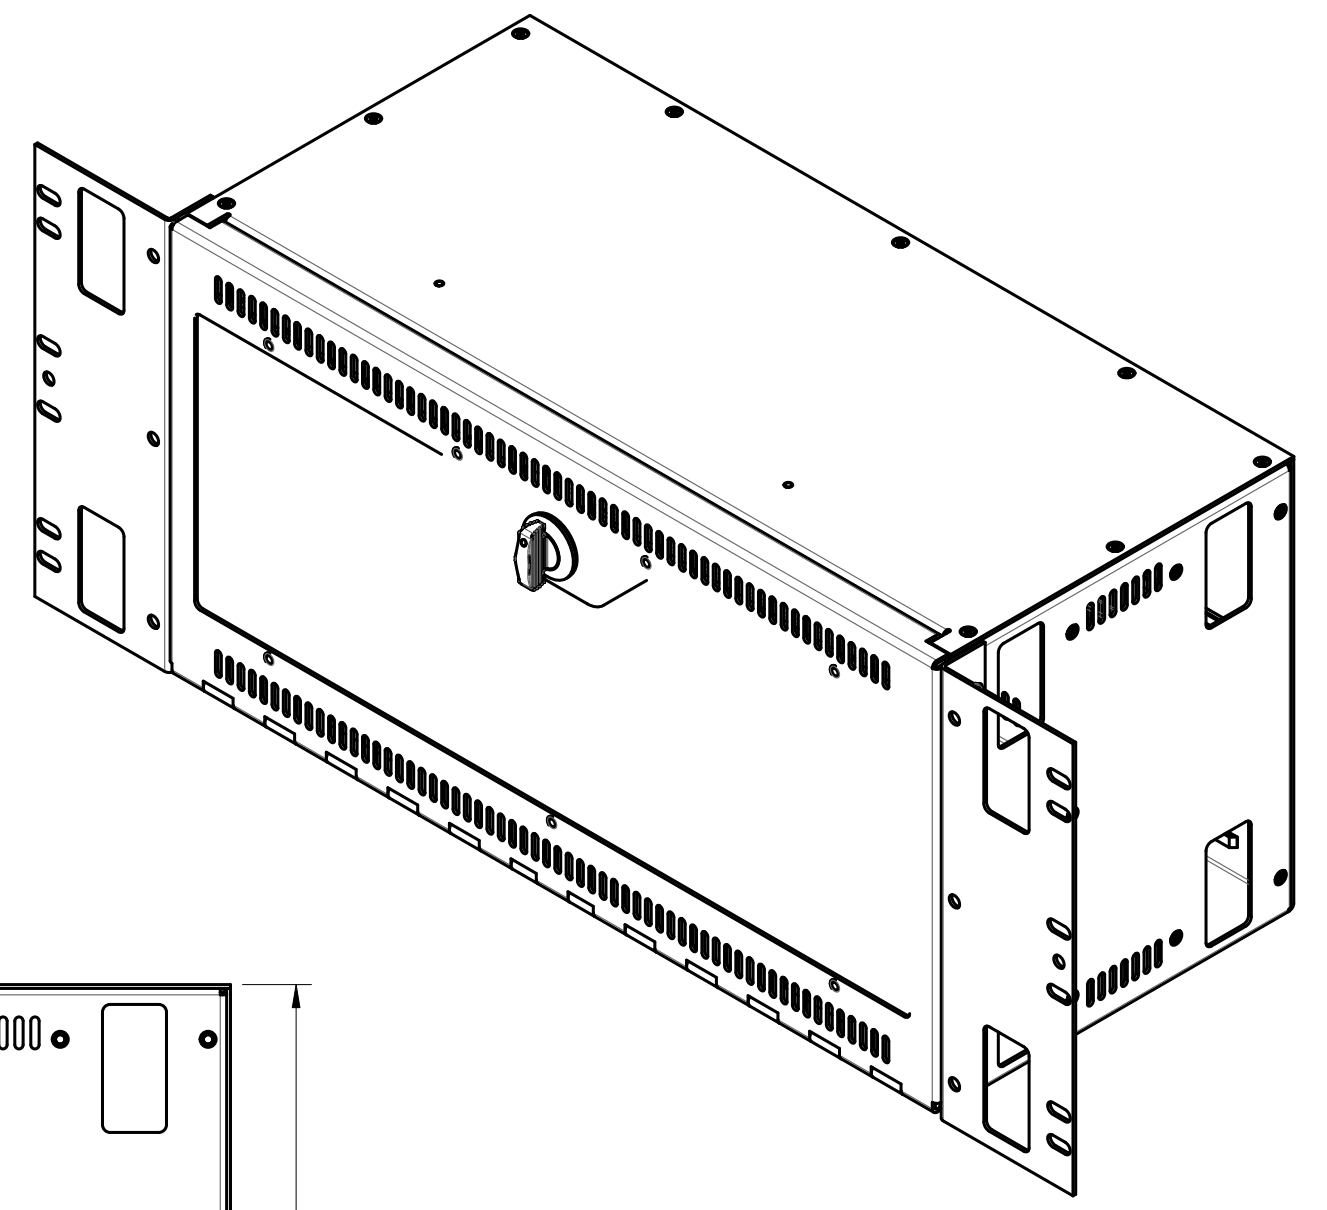

4

3

2

1

TOP VIEW

D

D

C

C

LEFT VIEW

FRONT VIEW

RIGHT VIEW

B

B

BOTTOM VIEW

A

A

4

3

2

1

THIRD ANGLE PROJECTION		SIZE	DWG NO.	REV.
			CD-410	A
SCALE	1:3	WEIGHT	SHEET	1 of 1

TITLE	DRH-N-1 - 23in Rack Ears
-------	--------------------------