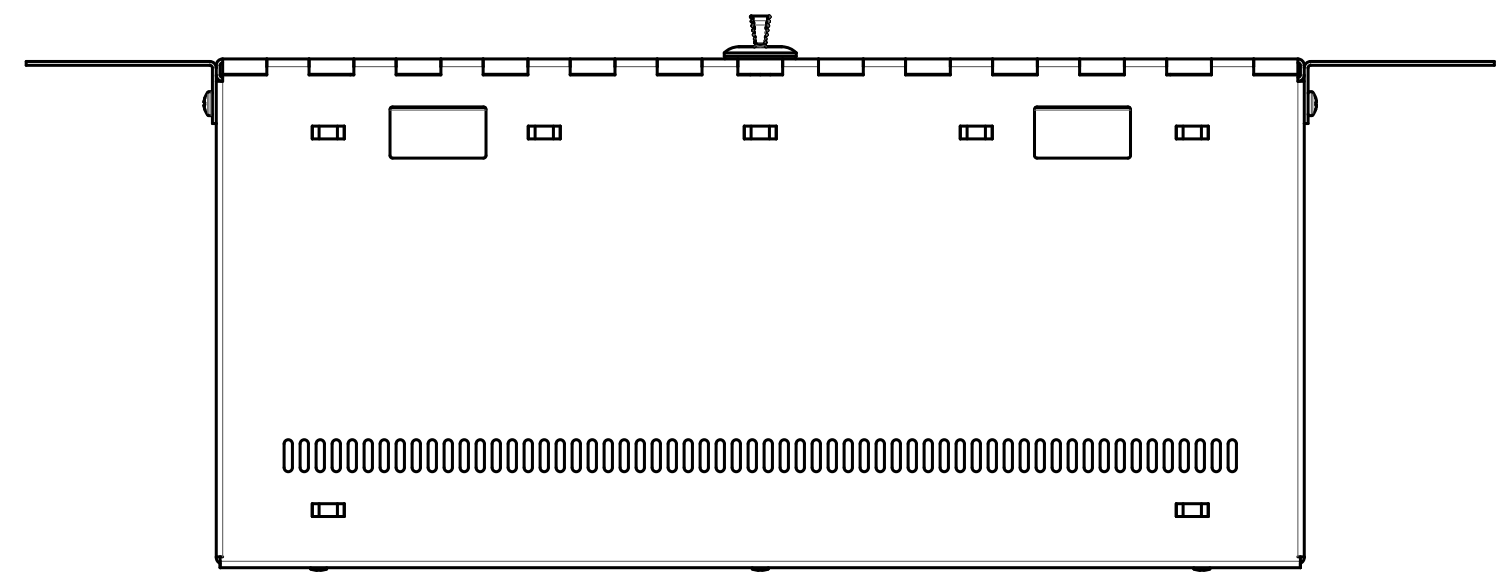

C

LEFT VIEW

FRONT VIEW

RIGHT VIEW

B

B

BOTTOM VIEW

A

A

4

3

2

1

THIRD ANGLE PROJECTION		SIZE	DWG NO.	REV.
			CD-410	A
SCALE	1:3	WEIGHT	SHEET	1 of 1

TITLE	DRH-N-1 - 23in Rack Ears
-------	--------------------------