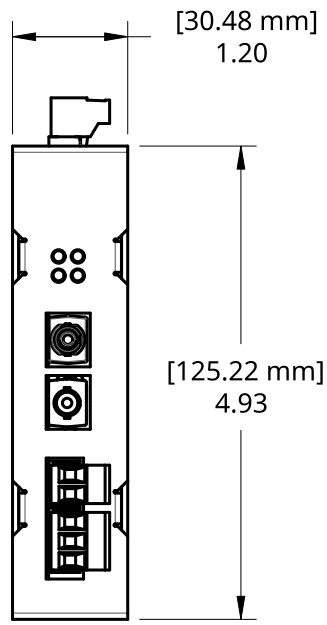

4

3

2

1

D

D

TOP VIEW

C

C

FRONT VIEW

SIDE VIEW

REAR VIEW

B

B

BOTTOM VIEW

A

A

TITLE			
1CD-IO-XX-1-DIN - Rev D			
SIZE	DWG NO.	REV.	
B	CD-382	A	
SCALE	WEIGHT	SHEET	
1:2		1 of 1	

FIBEROPTICLINK

4

3

2

1