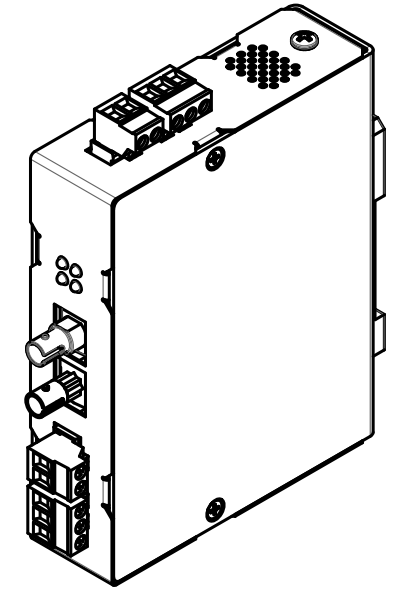

4

3

2

1

D

D

TOP VIEW

C

C

FRONT VIEW

SIDE VIEW

REAR VIEW

B

B

BOTTOM VIEW

A

A

TITLE			
1CD-IO-XX-1-DIN - Rev D			
SIZE	DWG NO.	REV.	
B	CD-382	A	
SCALE	WEIGHT	SHEET	
1:2		1 of 1	

FIBEROPTICLINK

4

3

2

1