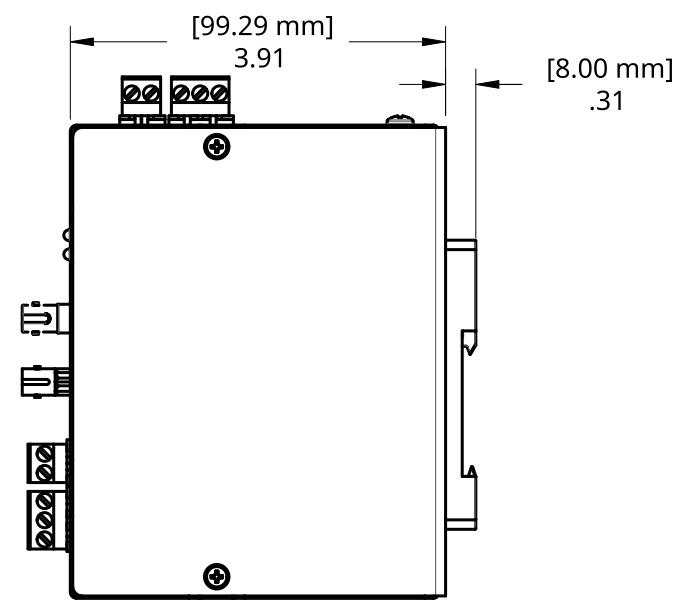

4

3

2

1

D

D

TOP VIEW

C

C

FRONT VIEW

SIDE VIEW

REAR VIEW

B

B

BOTTOM VIEW

A

A

TITLE			
1CD-IO-XX-1-DIN - Rev D			
SIZE	DWG NO.	REV.	
B	CD-382	A	
SCALE	WEIGHT	SHEET	
1:2		1 of 1	

FIBEROPTICLINK

4

3

2

1