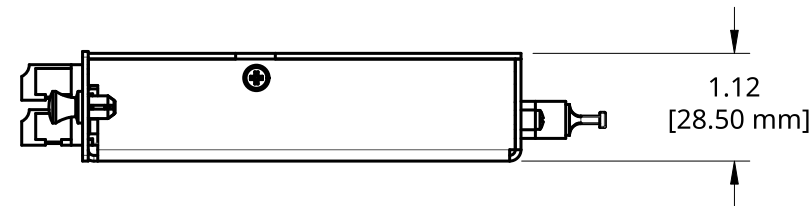

REV	Zone	DESCRIPTION	DATE	APPROVED
A		INITIAL RELEASE	09/21/2023	KG

US CONEC MTP ADAPTER
(P/N: MTP-ADPT)

TITLE		24 FIBER MTP CASSETTE WITH 12 DUPLEX LC TO 2 MTP (MALE)	
SIZE	DWG NO.	REV.	
B	AD-123	A	
SCALE	WEIGHT	SHEET	
1:2		1 of 1	