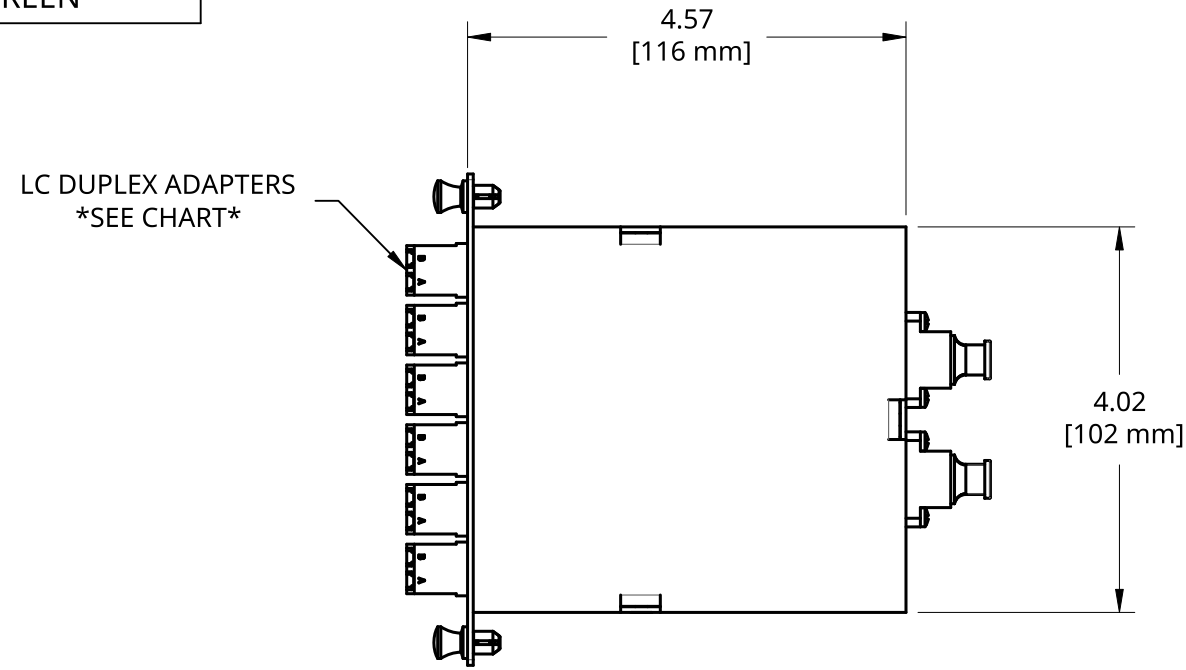

REV	Zone	DESCRIPTION	DATE	APPROVED
A		INITIAL RELEASE	09/21/2023	KG

US CONEC MTP ADAPTER
(P/N: MTP-ADPT)

TITLE		24 FIBER MTP CASSETTE WITH 12 DUPLEX LC TO 2 MTP (MALE)	
SIZE	DWG NO.	REV.	
B	AD-123	A	
SCALE	WEIGHT	SHEET	
1:2		1 of 1	