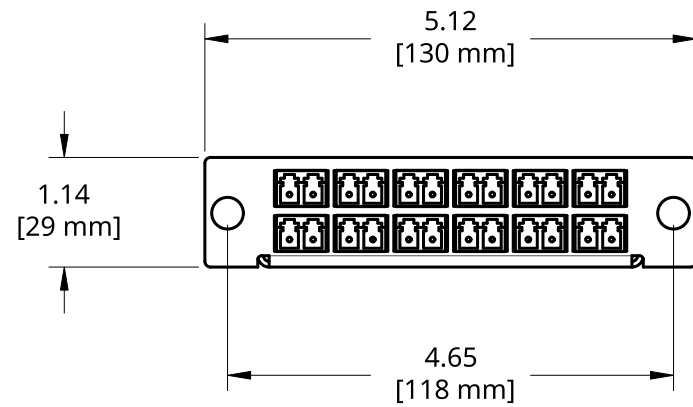

REV	Zone	DESCRIPTION	DATE	APPROVED
A		INITIAL RELEASE	09/21/2023	KG

US CONEC MTP ADAPTER
(P/N: MTP-ADPT)

TITLE		24 FIBER MTP CASSETTE WITH 12 DUPLEX LC TO 2 MTP (MALE)	
SIZE	DWG NO.	REV.	
B	AD-123	A	
SCALE	WEIGHT	SHEET	
1:2		1 of 1	