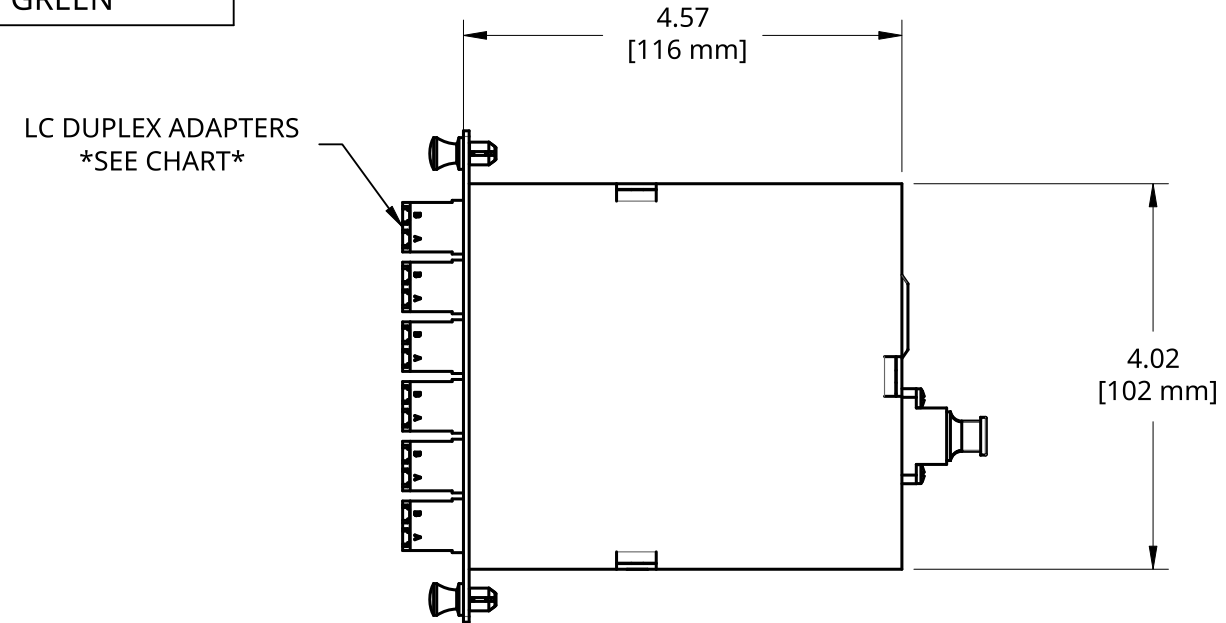

4

3

2

1

P/N	ADAPTER MODE	ADAPTER COLOR
MTPC-1M-24MMLC-1	MULTIMODE, OM1	BEIGE
MTPC-1M-24MXLC-1	MULTIMODE, OM3	AQUA
MTPC-1M-24MCLC-1	MULTIMODE, OM4	MAGENTA
MTPC-1M-24SMLC-1	SINGLEMODE, OS2	BLUE
MTPC-1M-24SMLA-1	SINGLEMODE, OS2	GREEN

REV	Zone	DESCRIPTION	DATE	APPROVED
A		INITIAL RELEASE	09/21/2023	KG

D

D

C

C

B

B