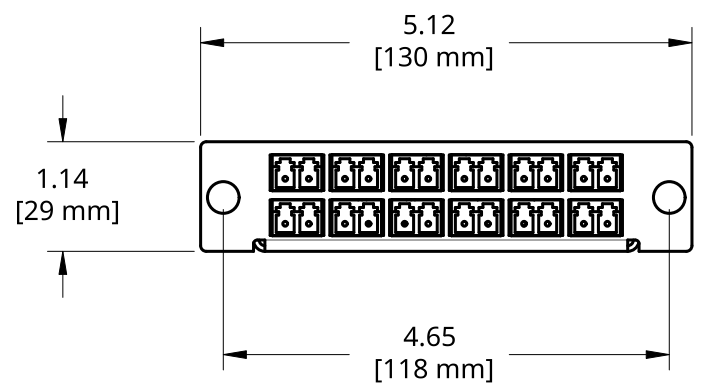

US CONEC MTP ADAPTER (P/N: MTP-ADPT)

A

A

TITLE
24 FIBER MTP CASSETTE WITH 12 DUPLEX LC TO 1 MTP (MALE)

FIBEROPTICLINK

THIRD ANGLE PROJECTION	SIZE B	DWG NO. AD-122	REV. A
SCALE 1:2	WEIGHT	SHEET 1 of 1	

4

3

2

1