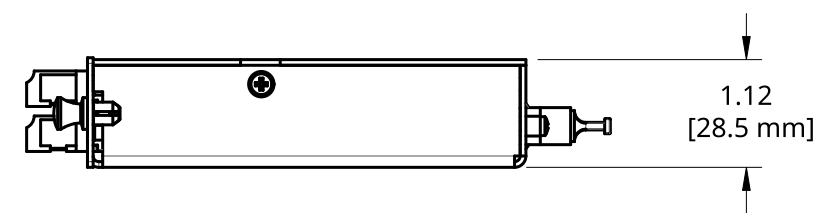

US CONEC MTP ADAPTER (P/N: MTP-ADPT)

A

A

TITLE
24 FIBER MTP CASSETTE WITH 12 DUPLEX LC TO 1 MTP (MALE)

FIBEROPTICLINK

THIRD ANGLE PROJECTION	SIZE B	DWG NO. AD-122	REV. A
SCALE 1:2	WEIGHT	SHEET 1 of 1	

4

3

2

1