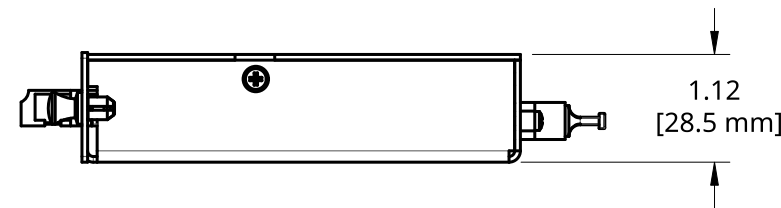

REV	Zone	DESCRIPTION	DATE	APPROVED
A		INITIAL RELEASE	09/21/2023	KG

LC DUPLEX ADAPTERS  
\*SEE CHART\*

US CONEC MTP ADAPTER  
(P/N: MTP-ADPT)

TITLE  
12 FIBER MTP CASSETTE WITH 6  
DUPLEX LC TO 1 MTP (MALE)

FIBEROPTICLINK

THIRD ANGLE PROJECTION

SIZE  
B

DWG NO.

AD-121

REV.  
A

SCALE  
1:2

WEIGHT