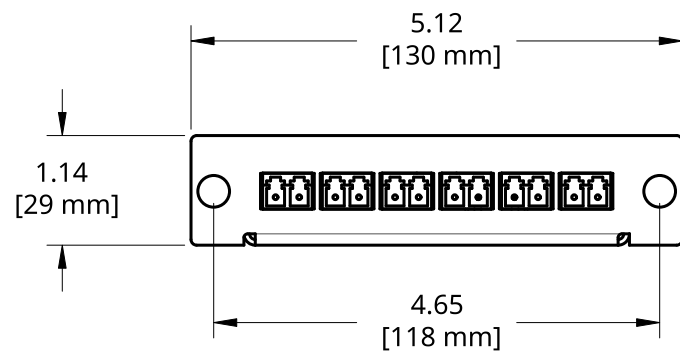

REV	Zone	DESCRIPTION	DATE	APPROVED
A		INITIAL RELEASE	09/21/2023	KG

LC DUPLEX ADAPTERS  
\*SEE CHART\*

US CONEC MTP ADAPTER  
(P/N: MTP-ADPT)

TITLE  
12 FIBER MTP CASSETTE WITH 6  
DUPLEX LC TO 1 MTP (MALE)

FIBEROPTICLINK

THIRD ANGLE PROJECTION

SIZE  
B

DWG NO.

AD-121

REV.  
A

SCALE  
1:2

WEIGHT