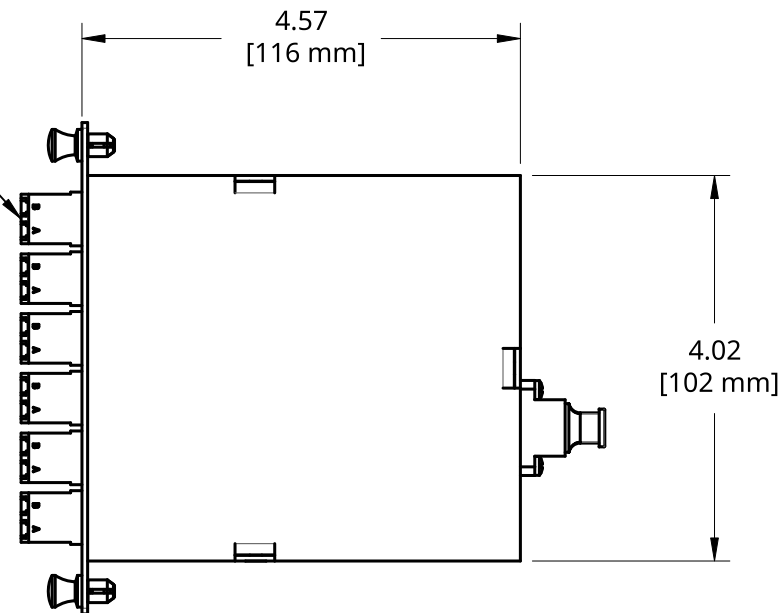

REV	Zone	DESCRIPTION	DATE	APPROVED
A		INITIAL RELEASE	09/21/2023	KG

LC DUPLEX ADAPTERS  
\*SEE CHART\*

US CONEC MTP ADAPTER  
(P/N: MTP-ADPT)

TITLE  
12 FIBER MTP CASSETTE WITH 6  
DUPLEX LC TO 1 MTP (MALE)

FIBEROPTICLINK

THIRD ANGLE PROJECTION

SIZE  
B

DWG NO.

AD-121

REV.  
A

SCALE  
1:2

WEIGHT