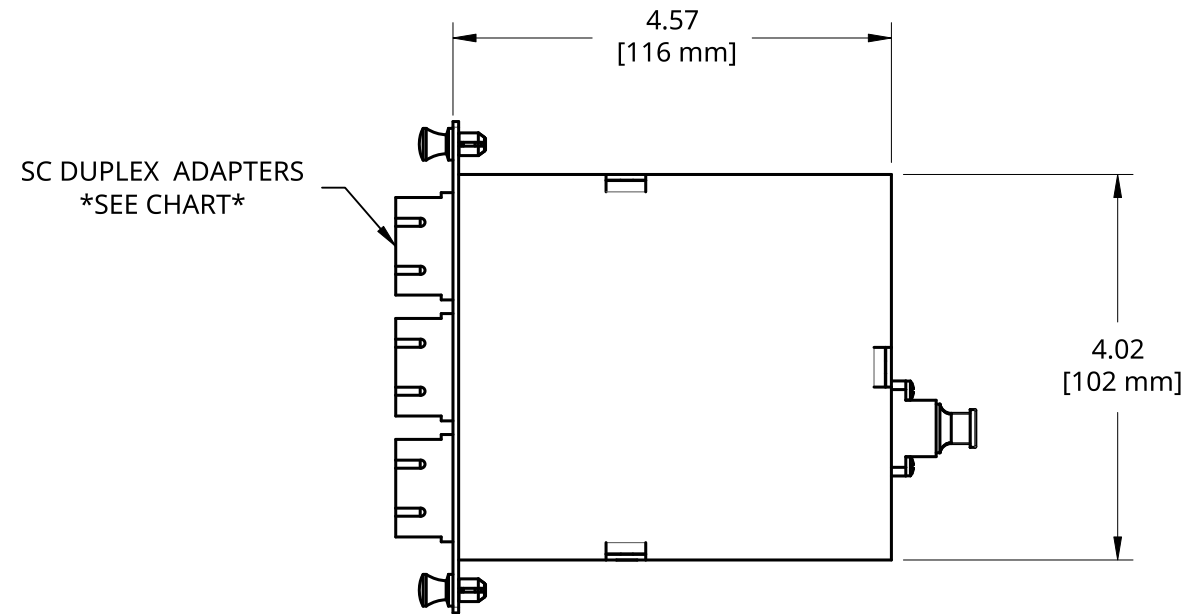

REV	Zone	DESCRIPTION	DATE	APPROVED
A		INITIAL RELEASE	09/21/2023	KG

TITLE		12 FIBER MTP CASSETTE WITH 6 DUPLEX SC TO 1 MTP (MALE)		
SIZE	DWG NO.	REV.		
B	AD-120	A		
SCALE	WEIGHT	SHEET		
1:2		1 of 1		

**RLH** **FIBEROPTICLINK**  
RLH Industries, Inc.