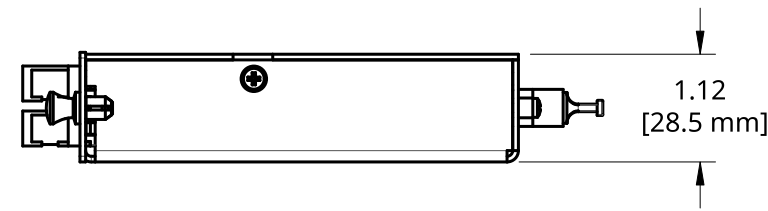

REV	Zone	DESCRIPTION	DATE	APPROVED
A		INITIAL RELEASE	09/21/2023	KG

TITLE		12 FIBER MTP CASSETTE WITH 6 DUPLEX SC TO 1 MTP (MALE)		
SIZE	DWG NO.	REV.		
B	AD-120	A		
SCALE	WEIGHT	SHEET		
1:2		1 of 1		

**RLH** **FIBEROPTICLINK**  
RLH Industries, Inc.