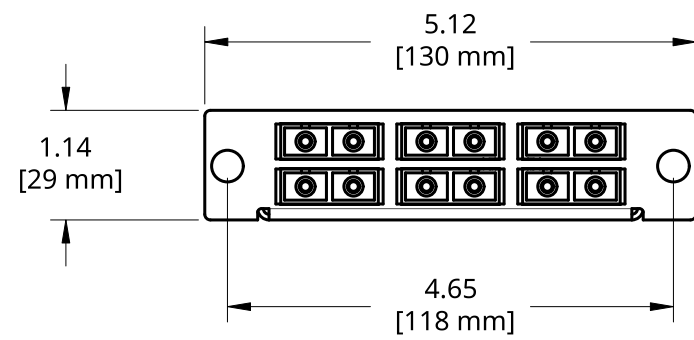

REV	Zone	DESCRIPTION	DATE	APPROVED
A		INITIAL RELEASE	09/21/2023	KG

TITLE		12 FIBER MTP CASSETTE WITH 6 DUPLEX SC TO 1 MTP (MALE)		
SIZE	DWG NO.	REV.		
B	AD-120	A		
SCALE	WEIGHT	SHEET		
1:2		1 of 1		

**RLH** **FIBEROPTICLINK**  
RLH Industries, Inc.