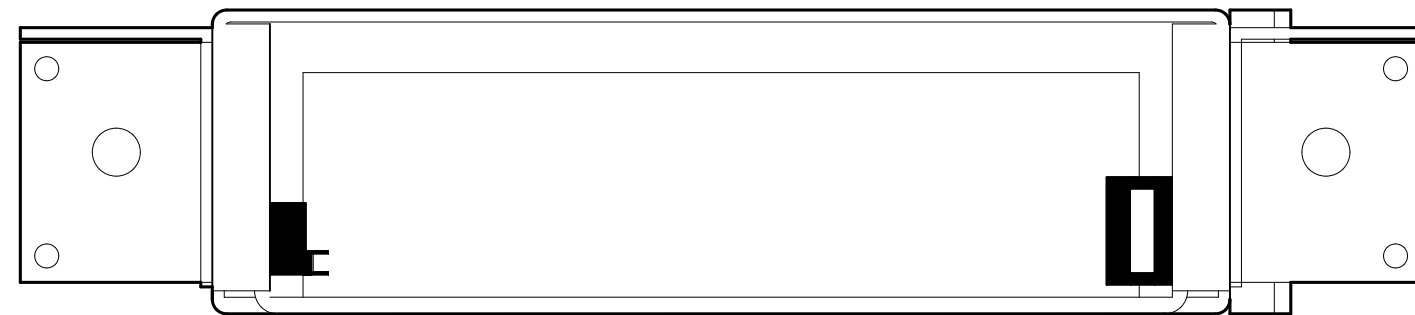

B

A

RLH Industries, Inc.
 936 N. Main Street, Orange, CA 92667
 (714) 532-1672 www.fiberoptick.com

TITLE:

SINGLE CARD DIN HOUSING PRODUCT LAYOUT

DWG. NO.

CD-069

REV.