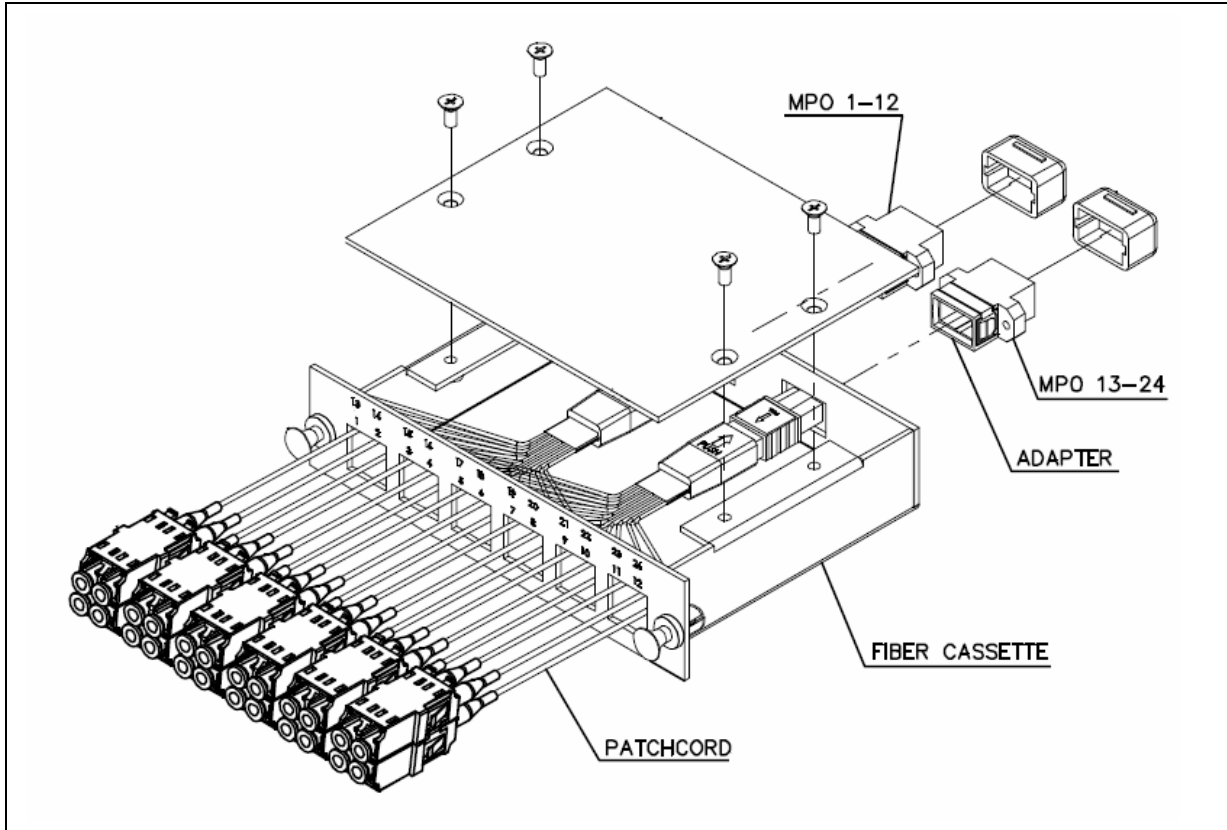

MTP/MPO Fiber Cassettes

Description

RLH MTP Fiber Cassettes are specially designed to reduce installation time and cost for an optical network infrastructure in the premises environment. The Cassette is compact in size with SC or LC duplex port adaptors at the front and MPO/MTP adaptor(s) at the back. This system enables a multifiber MTP trunk cable connection break-out into simplex- or duplex-style connectors.

Fiber Type	Part Number
Multimode-62.5	RLH-MTPC-12MMLC
Multimode-50	RLH-MTPC-12M5LC
Multimode-50/10G	RLH-MTPC-12MXLC
Singlemode	RLH-MTPC-12SMLC

24-Fiber LC/Duplex MTP/MPO Cassette

Fiber Type	Part Number
Multimode-62.5	RLH-MTPC-24MMLC
Multimode-50	RLH-MTPC-24M5LC
Multimode-50/10G	RLH-MTPC-24MXLC
Singlemode	RLH-MTPC-24SMLC

12-Fiber SC/Duplex Singlemode

12-Fiber LC/Duplex Multimode

24-Fiber LC/Duplex Multimode 10G

Specifications

Application: Data Center LAN/SAN

Dimension: 30mm x 128mm x 90mm

Insertion Loss: $\leq 0.3\text{dB}$; $\leq 0.5\text{dB}$ (MPO)