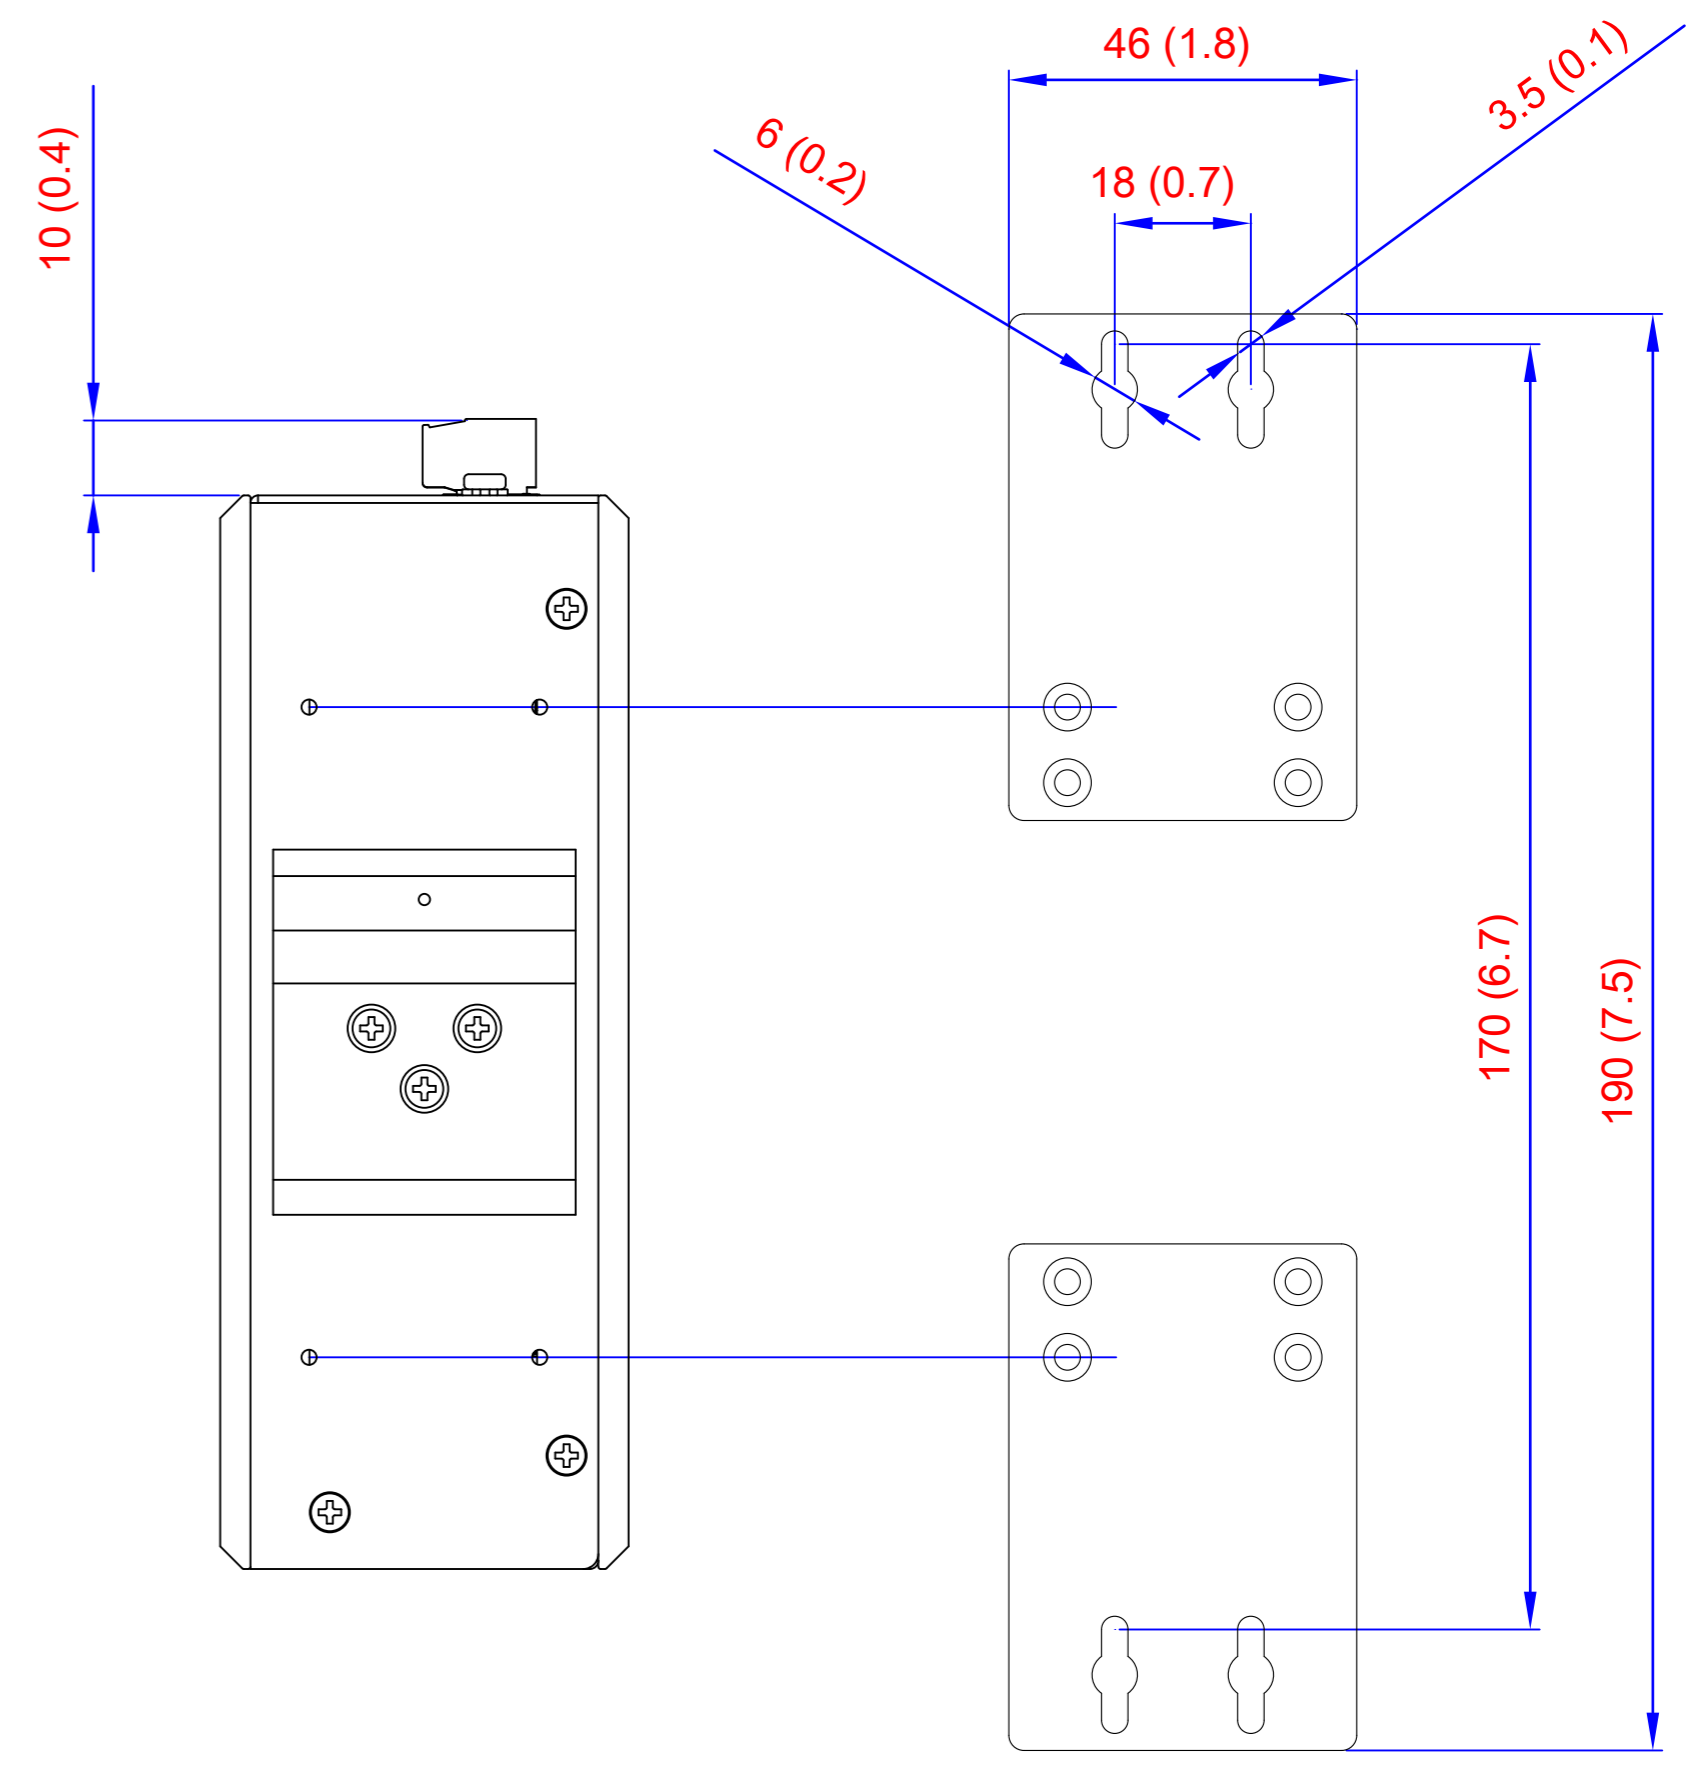

Unit: mm (inch)

DIN Rail

Wall Mount