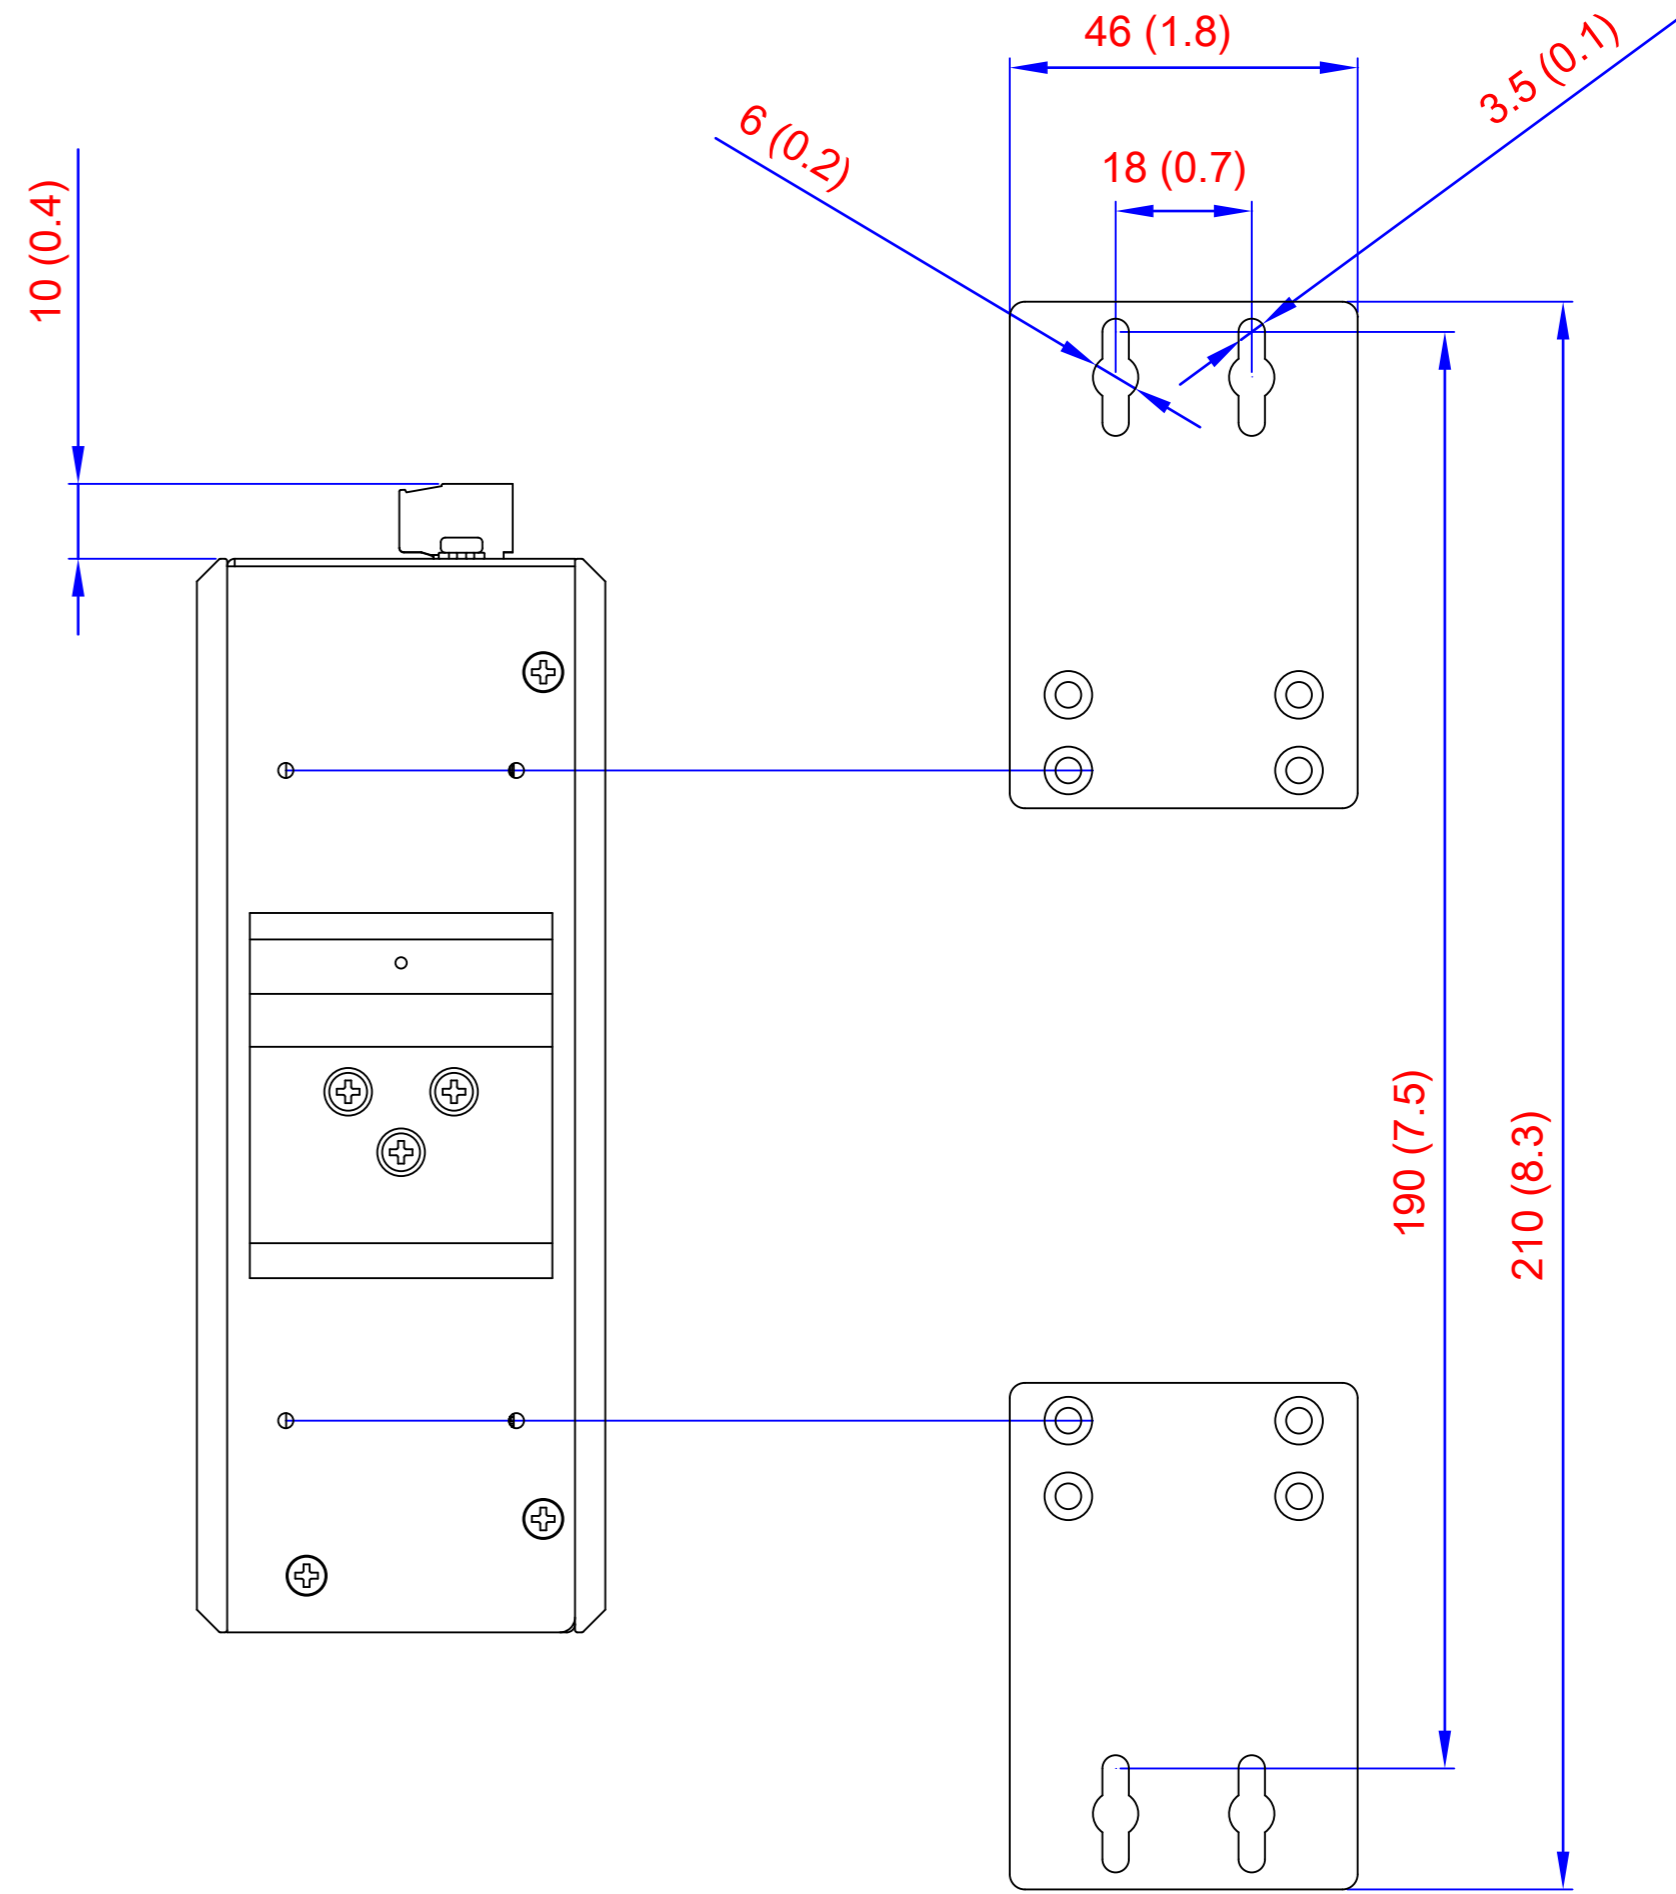

Unit: mm (inch)

DIN Rail

Wall Mount