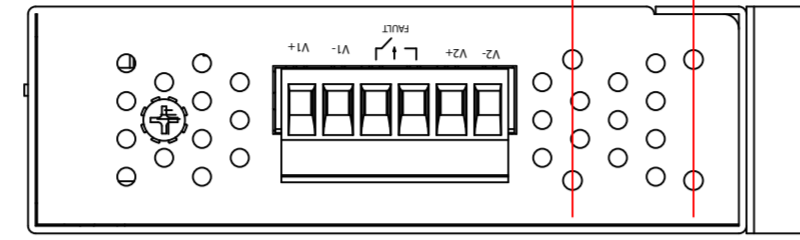

Wall Mount Kit

DIN Rail

Wall Mount

Unit: mm (inch)

Wall Mount Kit