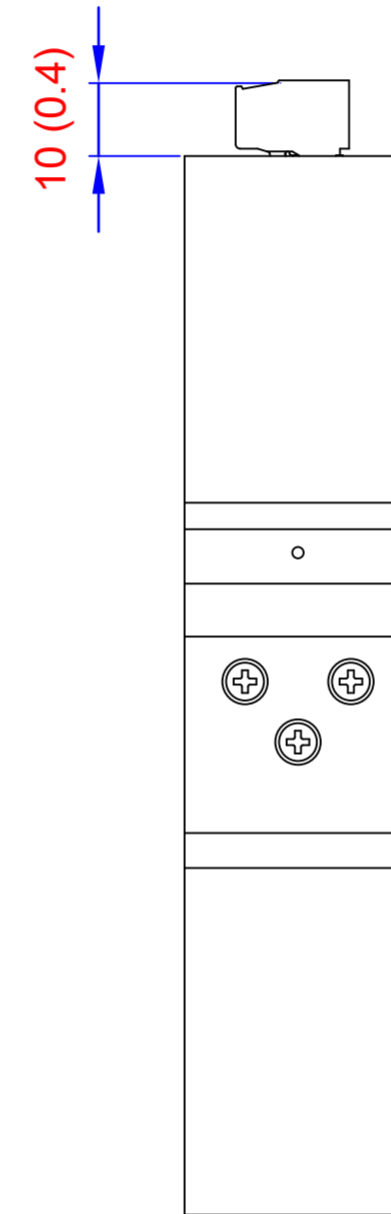

Wall Mount Kit

DIN Rail

Wall Mount

Unit: mm (inch)

Wall Mount Kit