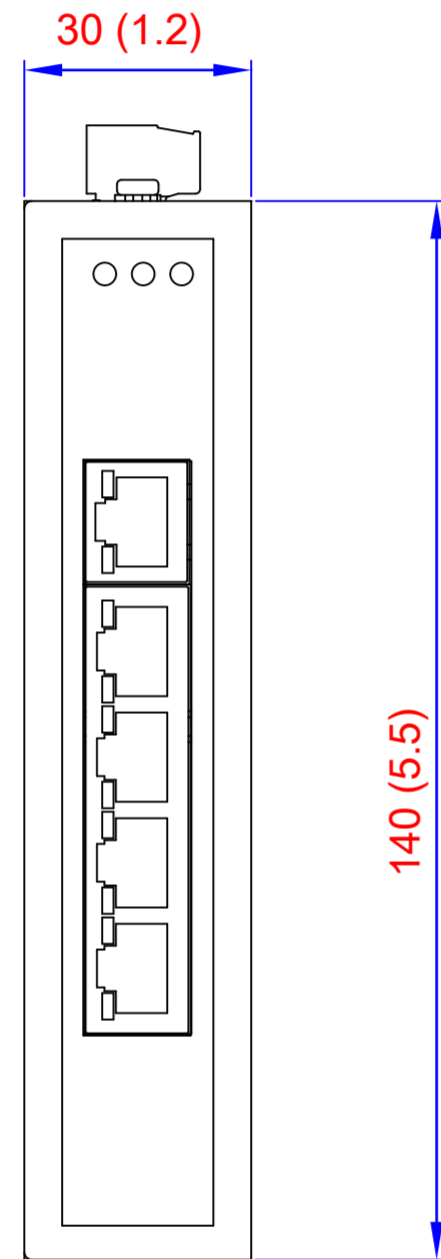

Wall Mount Kit

DIN Rail

Wall Mount

Unit: mm (inch)

Wall Mount Kit