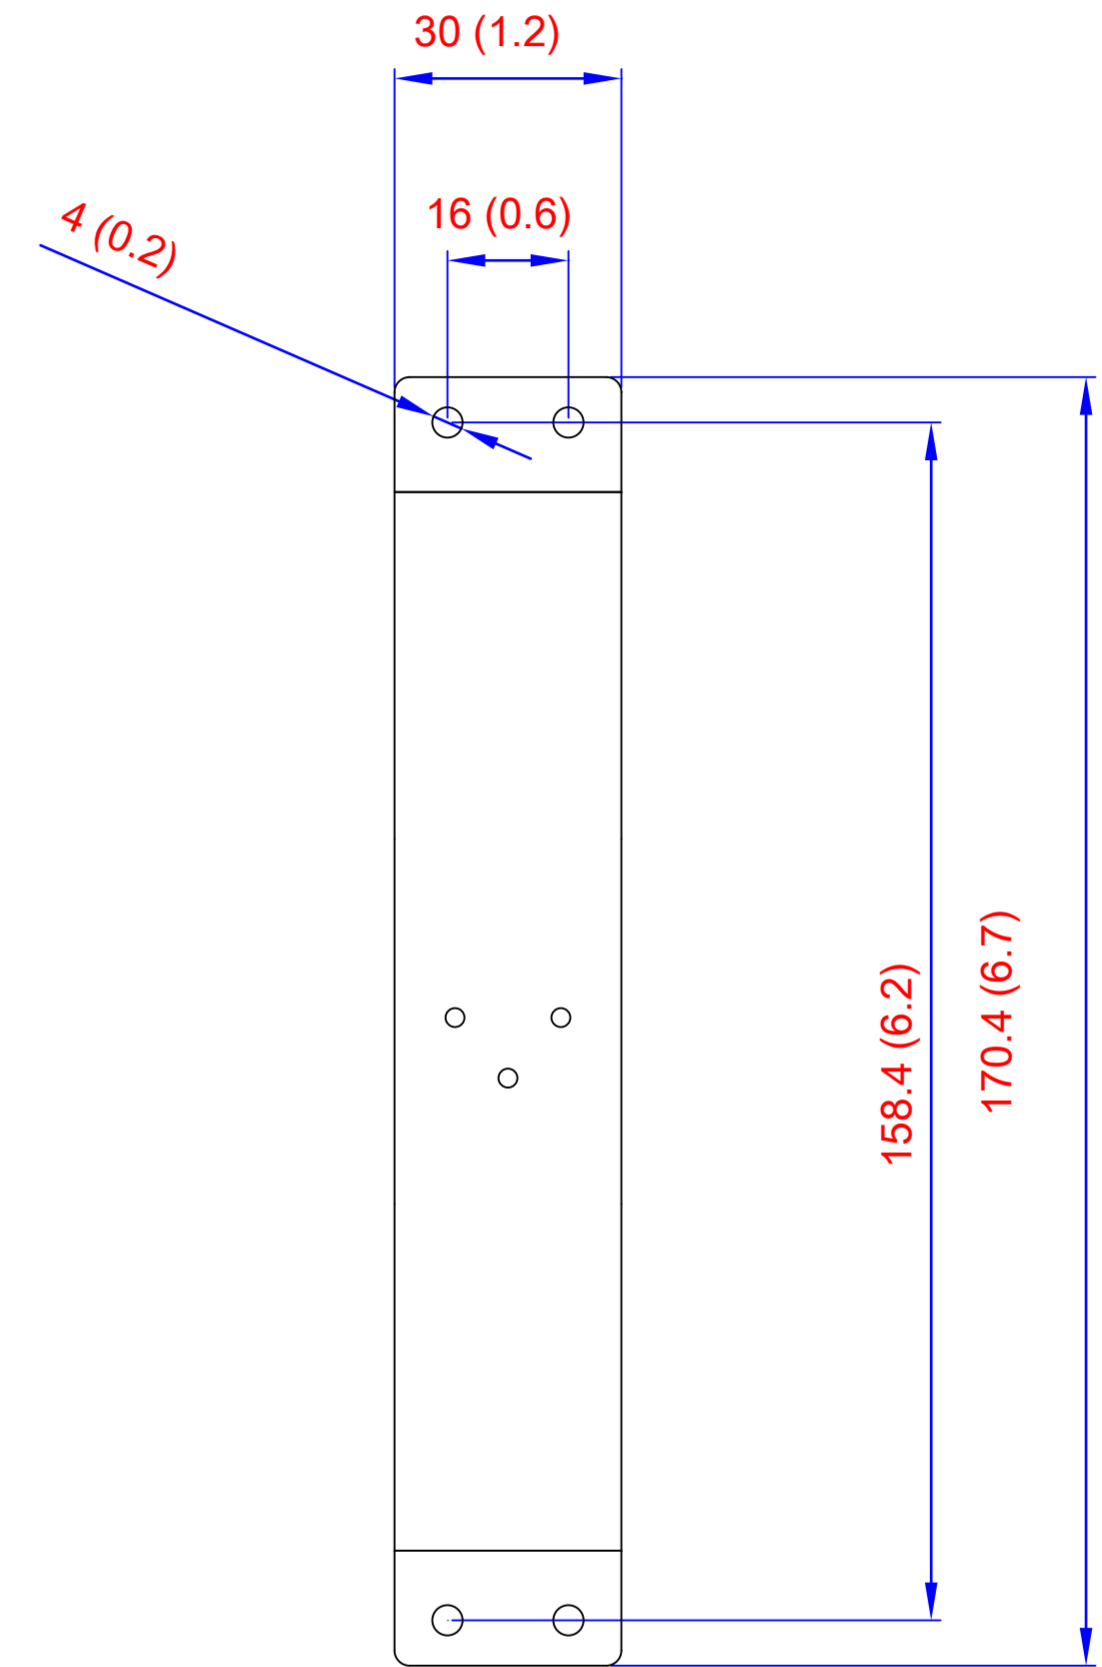

Wall Mount Kit

DIN Rail

Wall Mount

Unit: mm (inch)

Wall Mount Kit