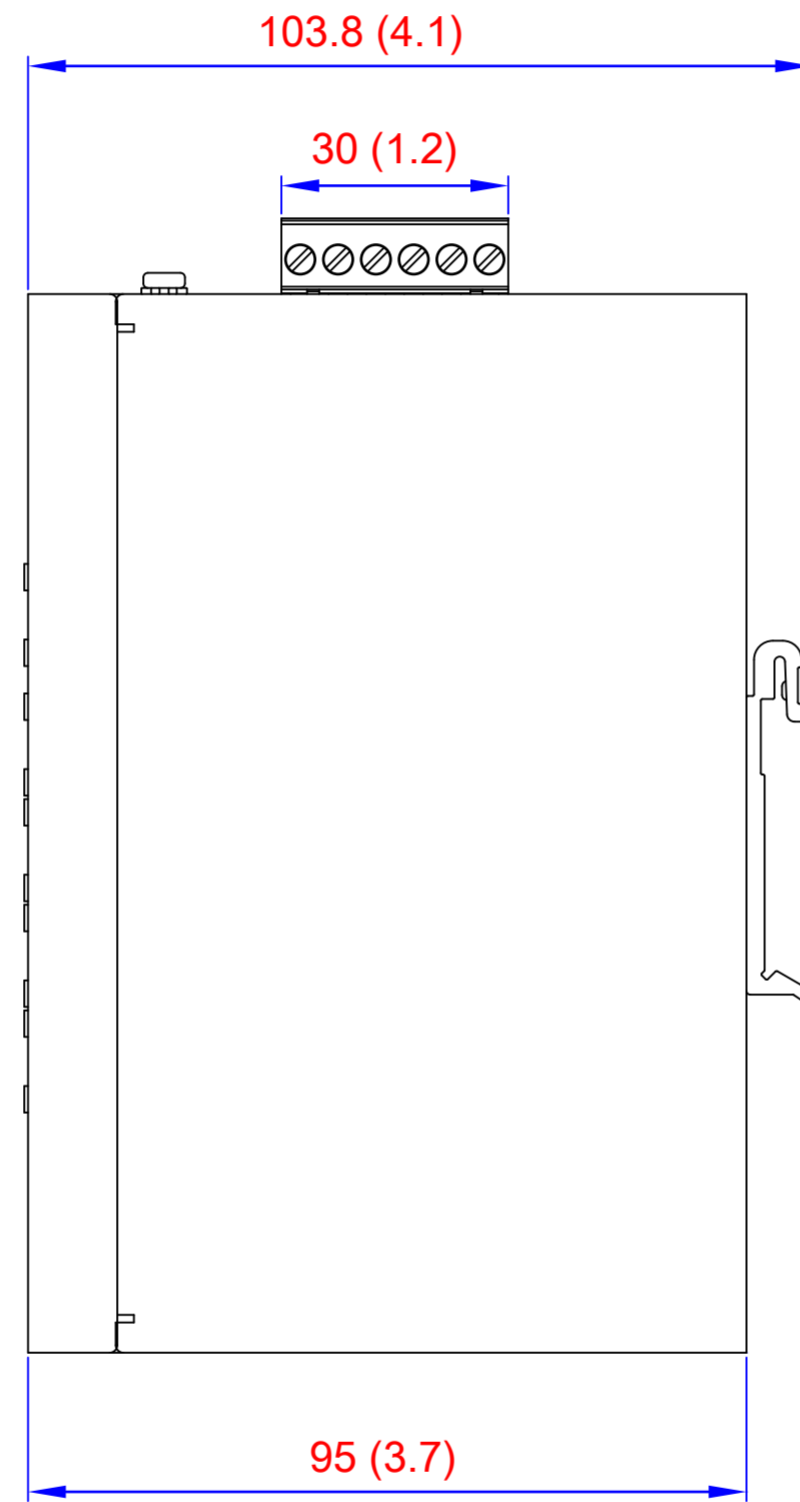

Wall Mount Kit

DIN Rail

Wall Mount

Unit: mm (inch)

Wall Mount Kit