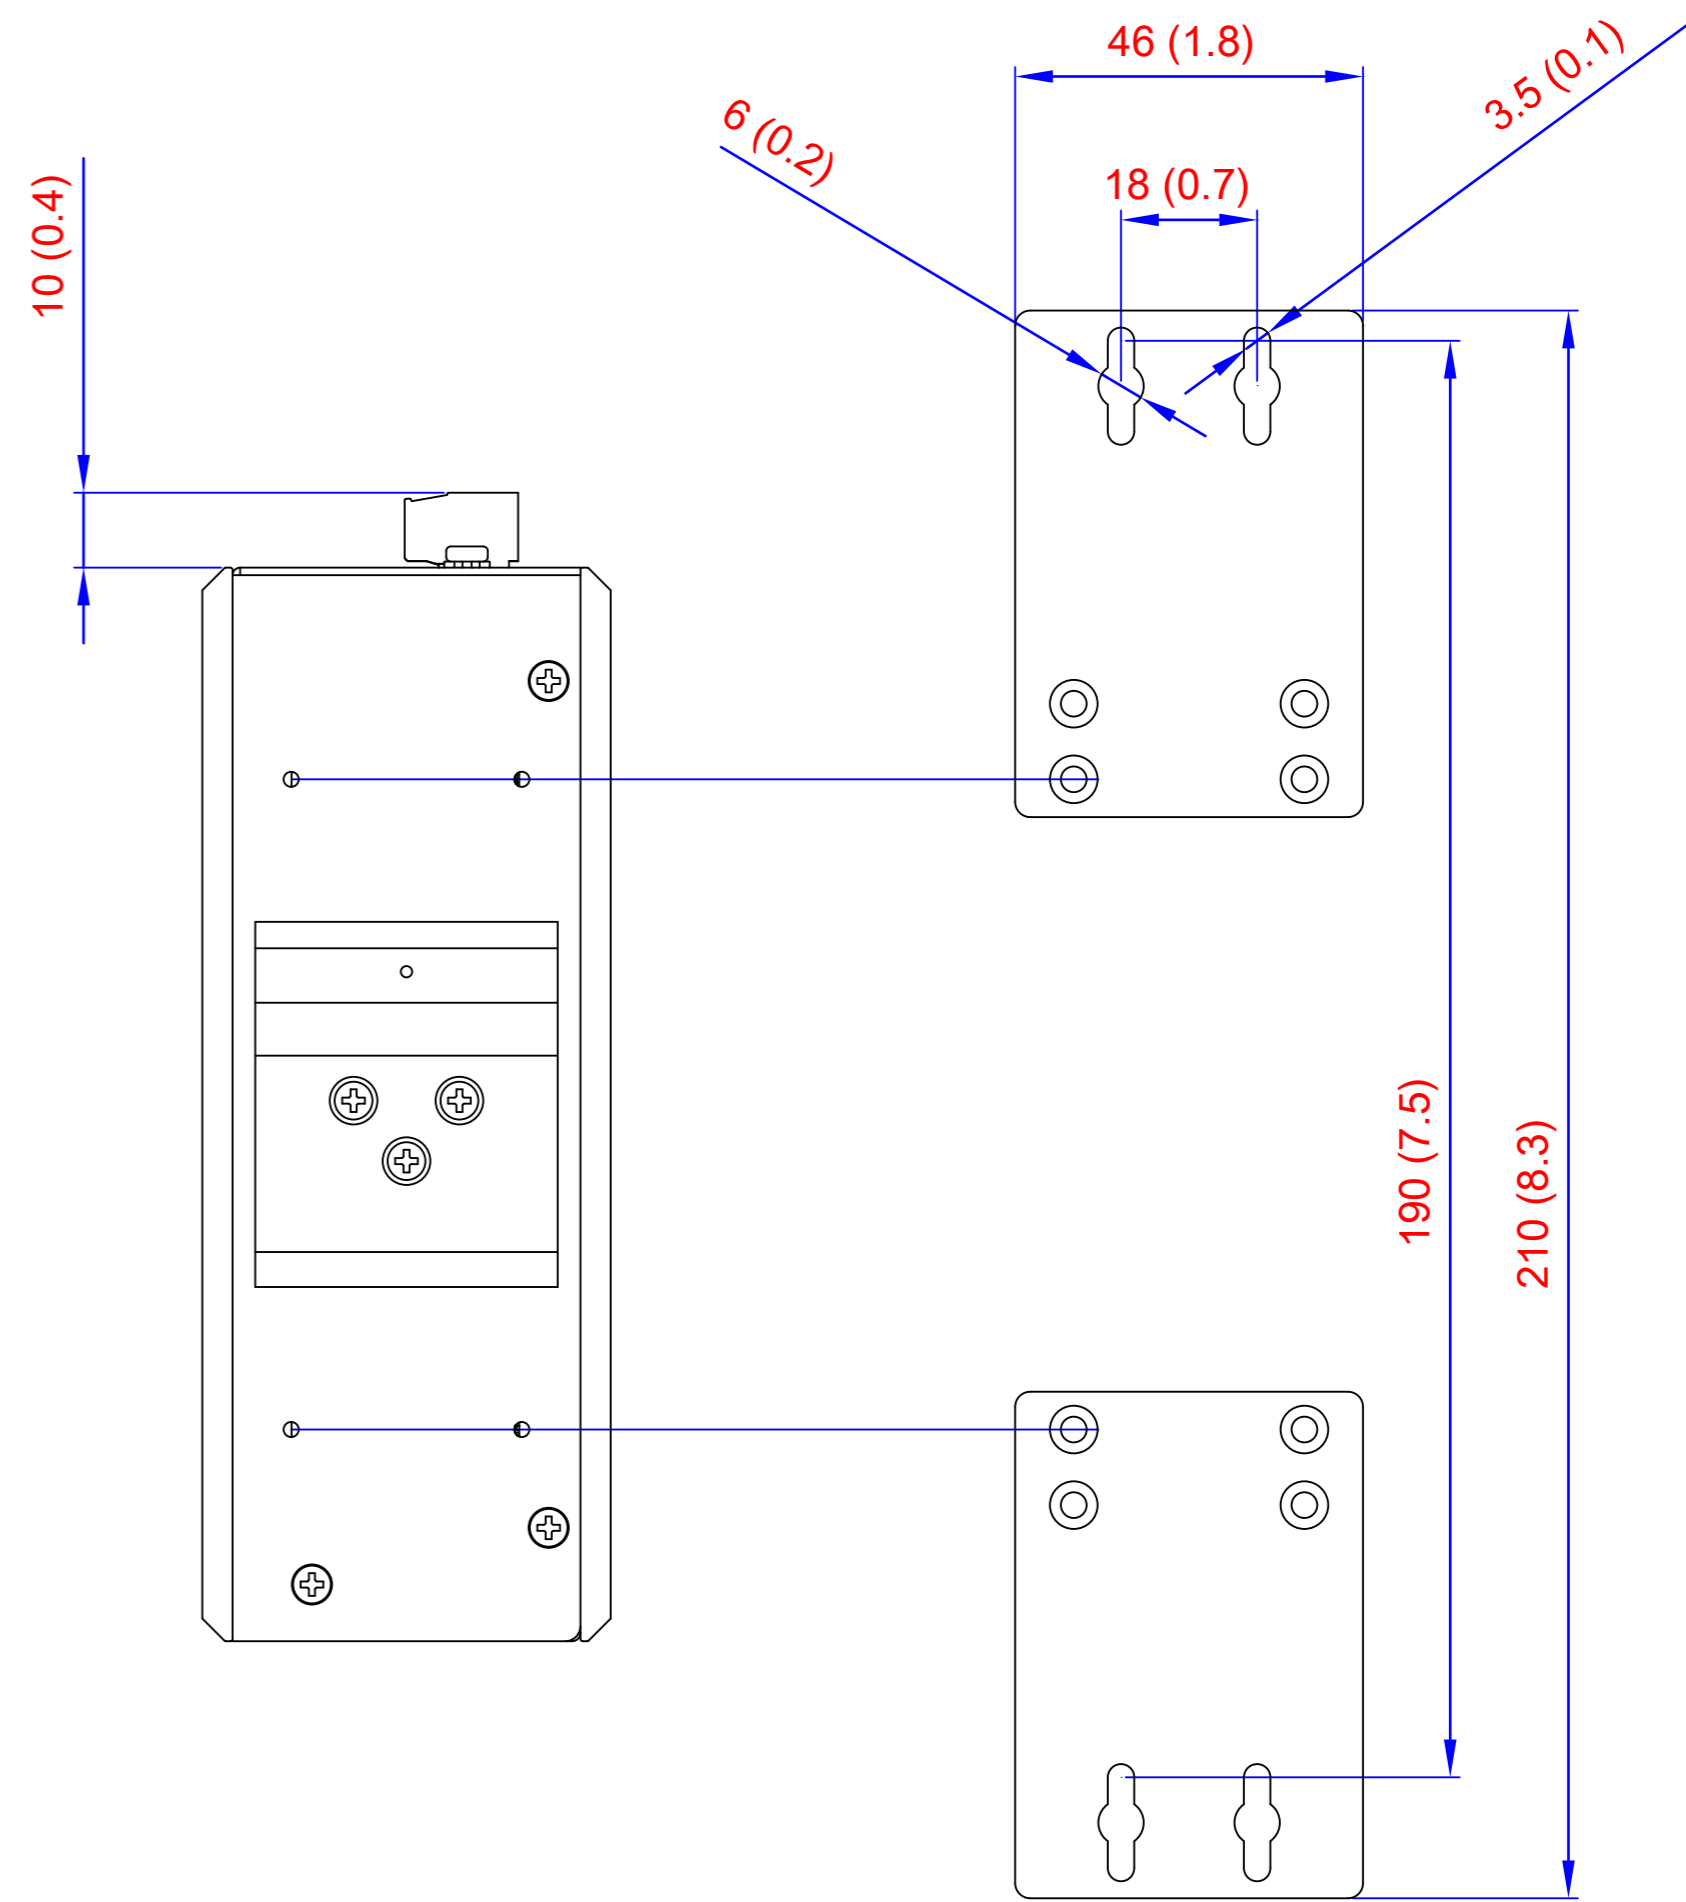

Unit: mm (inch)

DIN Rail

Wall Mount