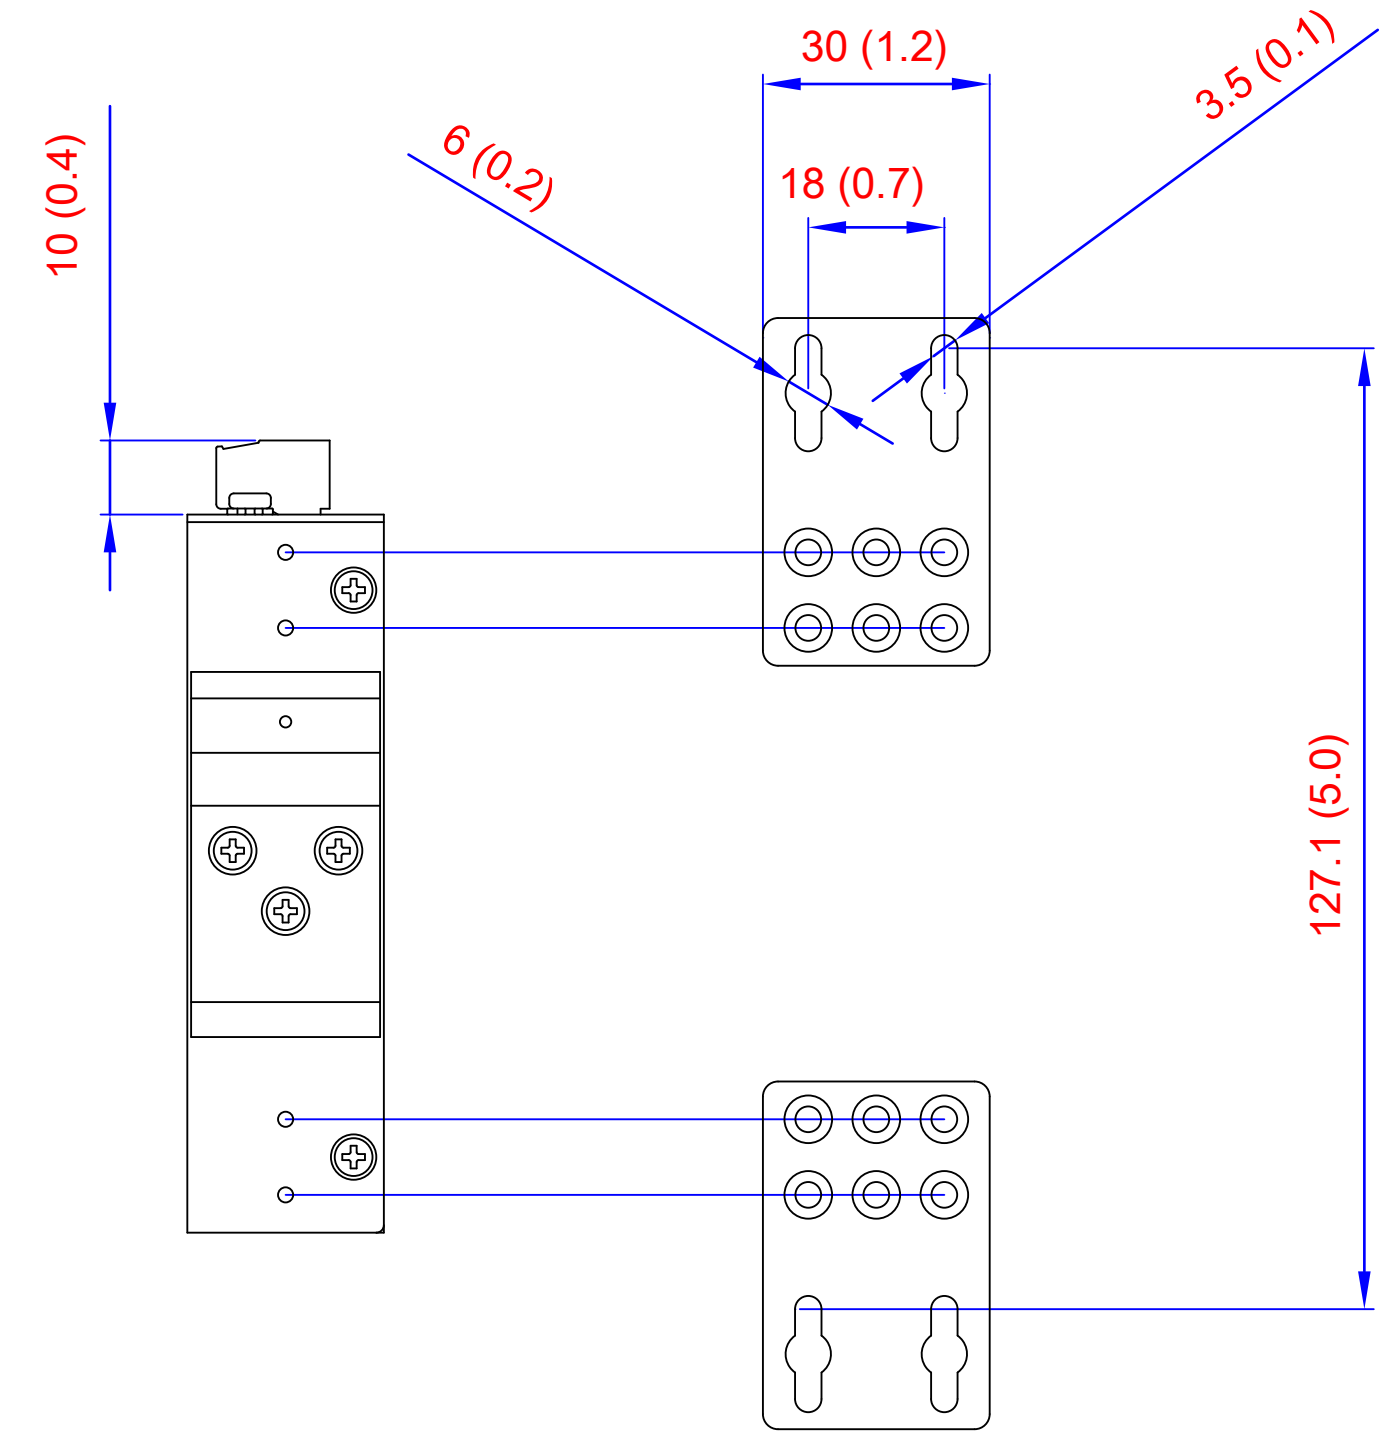

REV	DESCRIPTION	DATE	APPROVED
A	INITIAL RELEASE	01/31/20	E.SIEGMANN

Unit: mm (inch)

DIN Rail

Wall Mount

RLH Industries, Inc.
936 N. Main Street, Orange, CA 92667
(714) 532-1672 www.fiberoptick.com

TITLE: EGD-SFP-4 GIGABIT ETHERNET SFP
MEDIA CONVERTER - DIN

DWG. NO.
CD-368

REV.
A