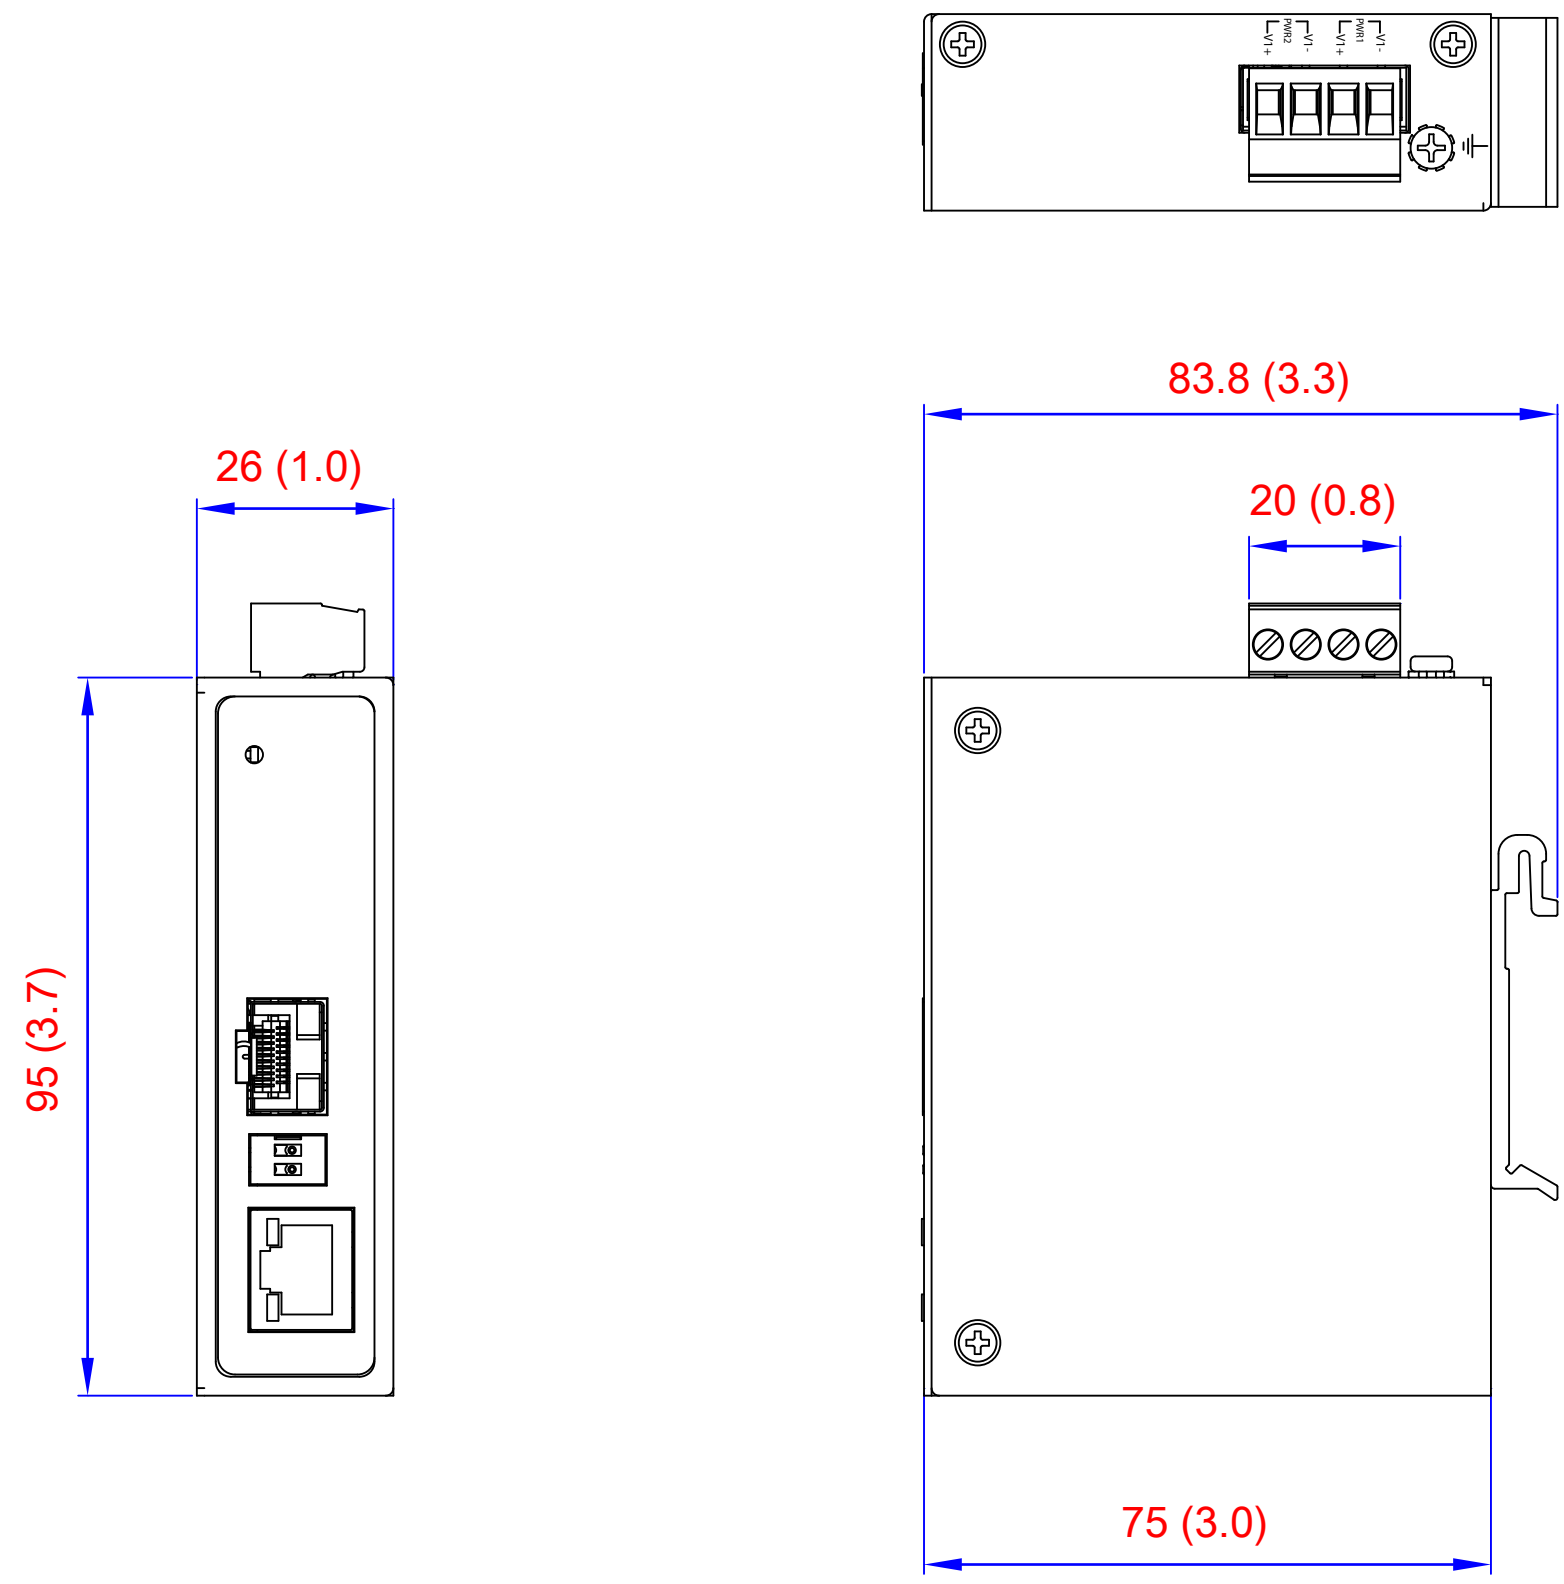

REV	DESCRIPTION	DATE	APPROVED
A	INITIAL RELEASE	01/31/20	E.SIEGMANN

Unit: mm (inch)

DIN Rail

Wall Mount

RLH Industries, Inc.
936 N. Main Street, Orange, CA 92667
(714) 532-1672 www.fiberoptick.com

TITLE: EGD-SFP-4 GIGABIT ETHERNET SFP
MEDIA CONVERTER - DIN

DWG. NO.
CD-368

REV.
A