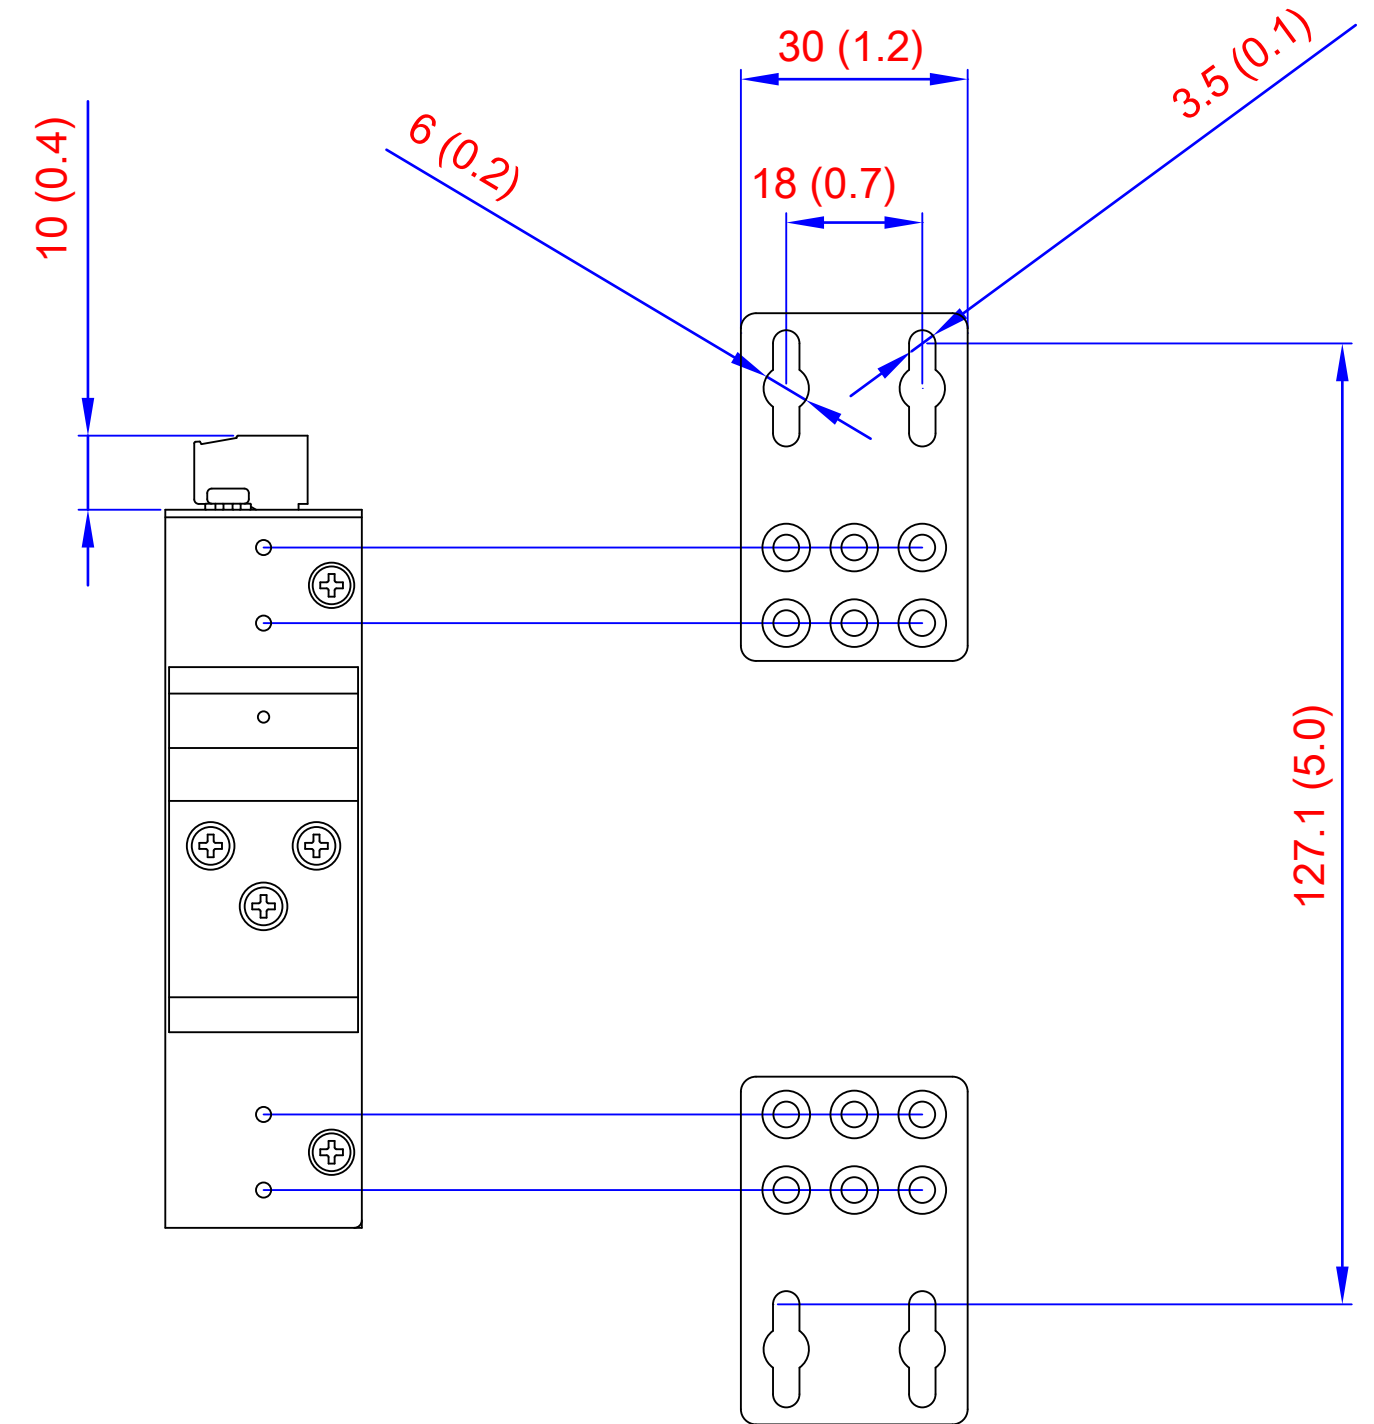

| REV | DESCRIPTION | DATE | APPROVED |
|-----|-----------------|----------|------------|
| A | INITIAL RELEASE | 01/31/20 | E.SIEGMANN |

Unit: mm (inch)

DIN Rail

Wall Mount

RLH Industries, Inc.
936 N. Main Street, Orange, CA 92867
(714) 532-1672 www.fiberoptick.com

TITLE: EGD-POE-4 GIGABIT ETHERNET POE+
SFP MEDIA CONVERTER - DIN

DWG. NO.
CD-369

REV.
A