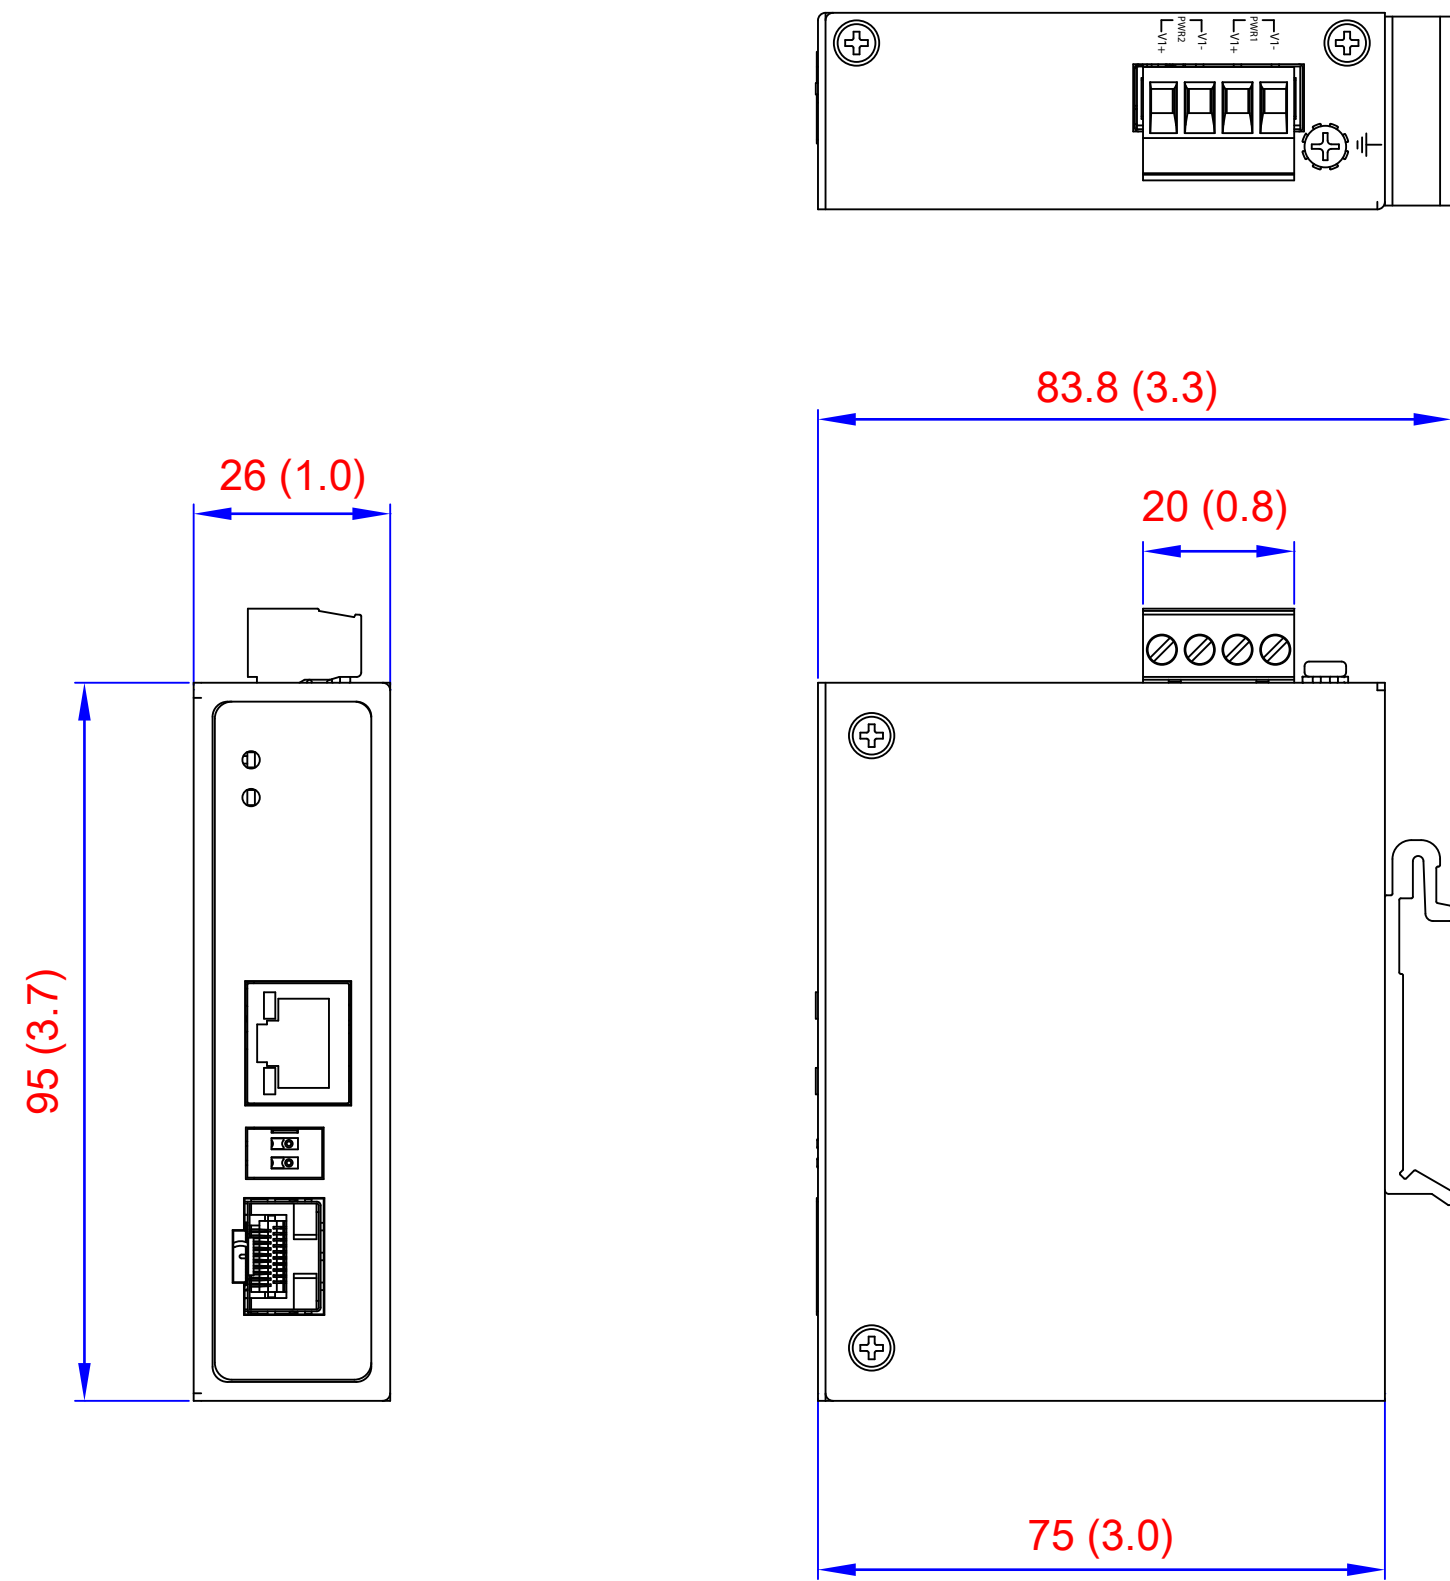

| REV | DESCRIPTION | DATE | APPROVED |
|-----|-----------------|----------|------------|
| A | INITIAL RELEASE | 01/31/20 | E.SIEGMANN |

Unit: mm (inch)

DIN Rail

Wall Mount

RLH Industries, Inc.
936 N. Main Street, Orange, CA 92867
(714) 532-1672 www.fiberoptick.com

TITLE: EGD-POE-4 GIGABIT ETHERNET POE+
SFP MEDIA CONVERTER - DIN

DWG. NO.
CD-369

REV.
A