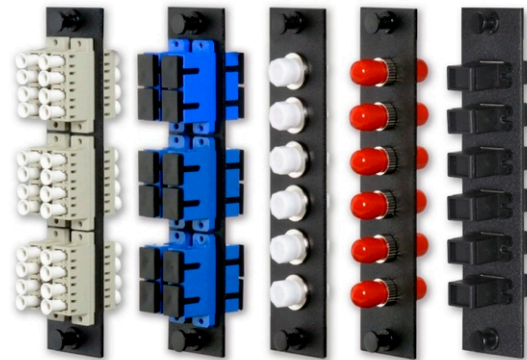

### Description

RLH Fiber Adapter plates are needed to complete your fiber patching or splicing solution. We offer both black and light grey colored plates, singlemode, multimode, and a wide variety of adapter configurations.

Our fiber adapter plates are compatible with all RLH fiber patch panels except for the Optimum Series. Since our adapter plates are designed to a common industry size, LGX form factor, they may also be compatible with many pre-existing patch panels.

Fiber Adapter Plates can be ordered individually or pre-installed into select RLH fiber optic patch panels.

### Key Features

- Available in Light Grey and Black.
- Plate Features common LGX foot print size.
- Compatible with any Fiber Patch Panel that supports LGX Foot Print Adapter Plates.
- Constructed out of light weight aluminum.
- Available with: ST, SC, LC, FC, MTP/MPO, and MTRJ Adapters.