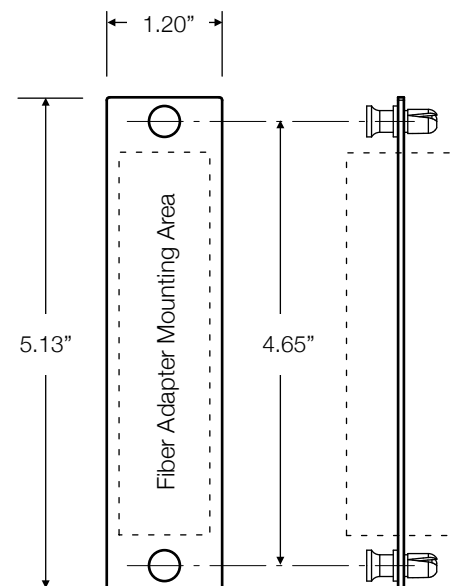

Our fiber adapter plates are compatible with all RLH fiber patch panels except for the Optimum Series. Since our adapter plates are designed to a common industry size, LGX form factor, they may also be compatible with many pre-existing patch panels.

Fiber Adapter Plates can be ordered individually or pre-installed into select RLH fiber optic patch panels.

Fiber Adapter Plates

\* Plates may slightly vary in size

Dimensional Information