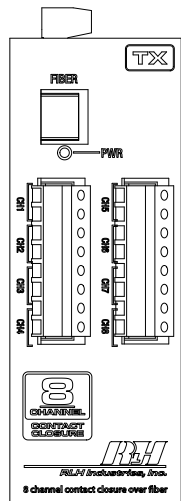

6

5

4

3

2

1

F

F

E

E

D

D

C

C

B

B

A

A

TITLE#

8 CH. CONTACT CLOSURE TX PRODUCT LAYOUT

DWG. NO.

CD-114

REV.

A

6

5

4

3

2

1