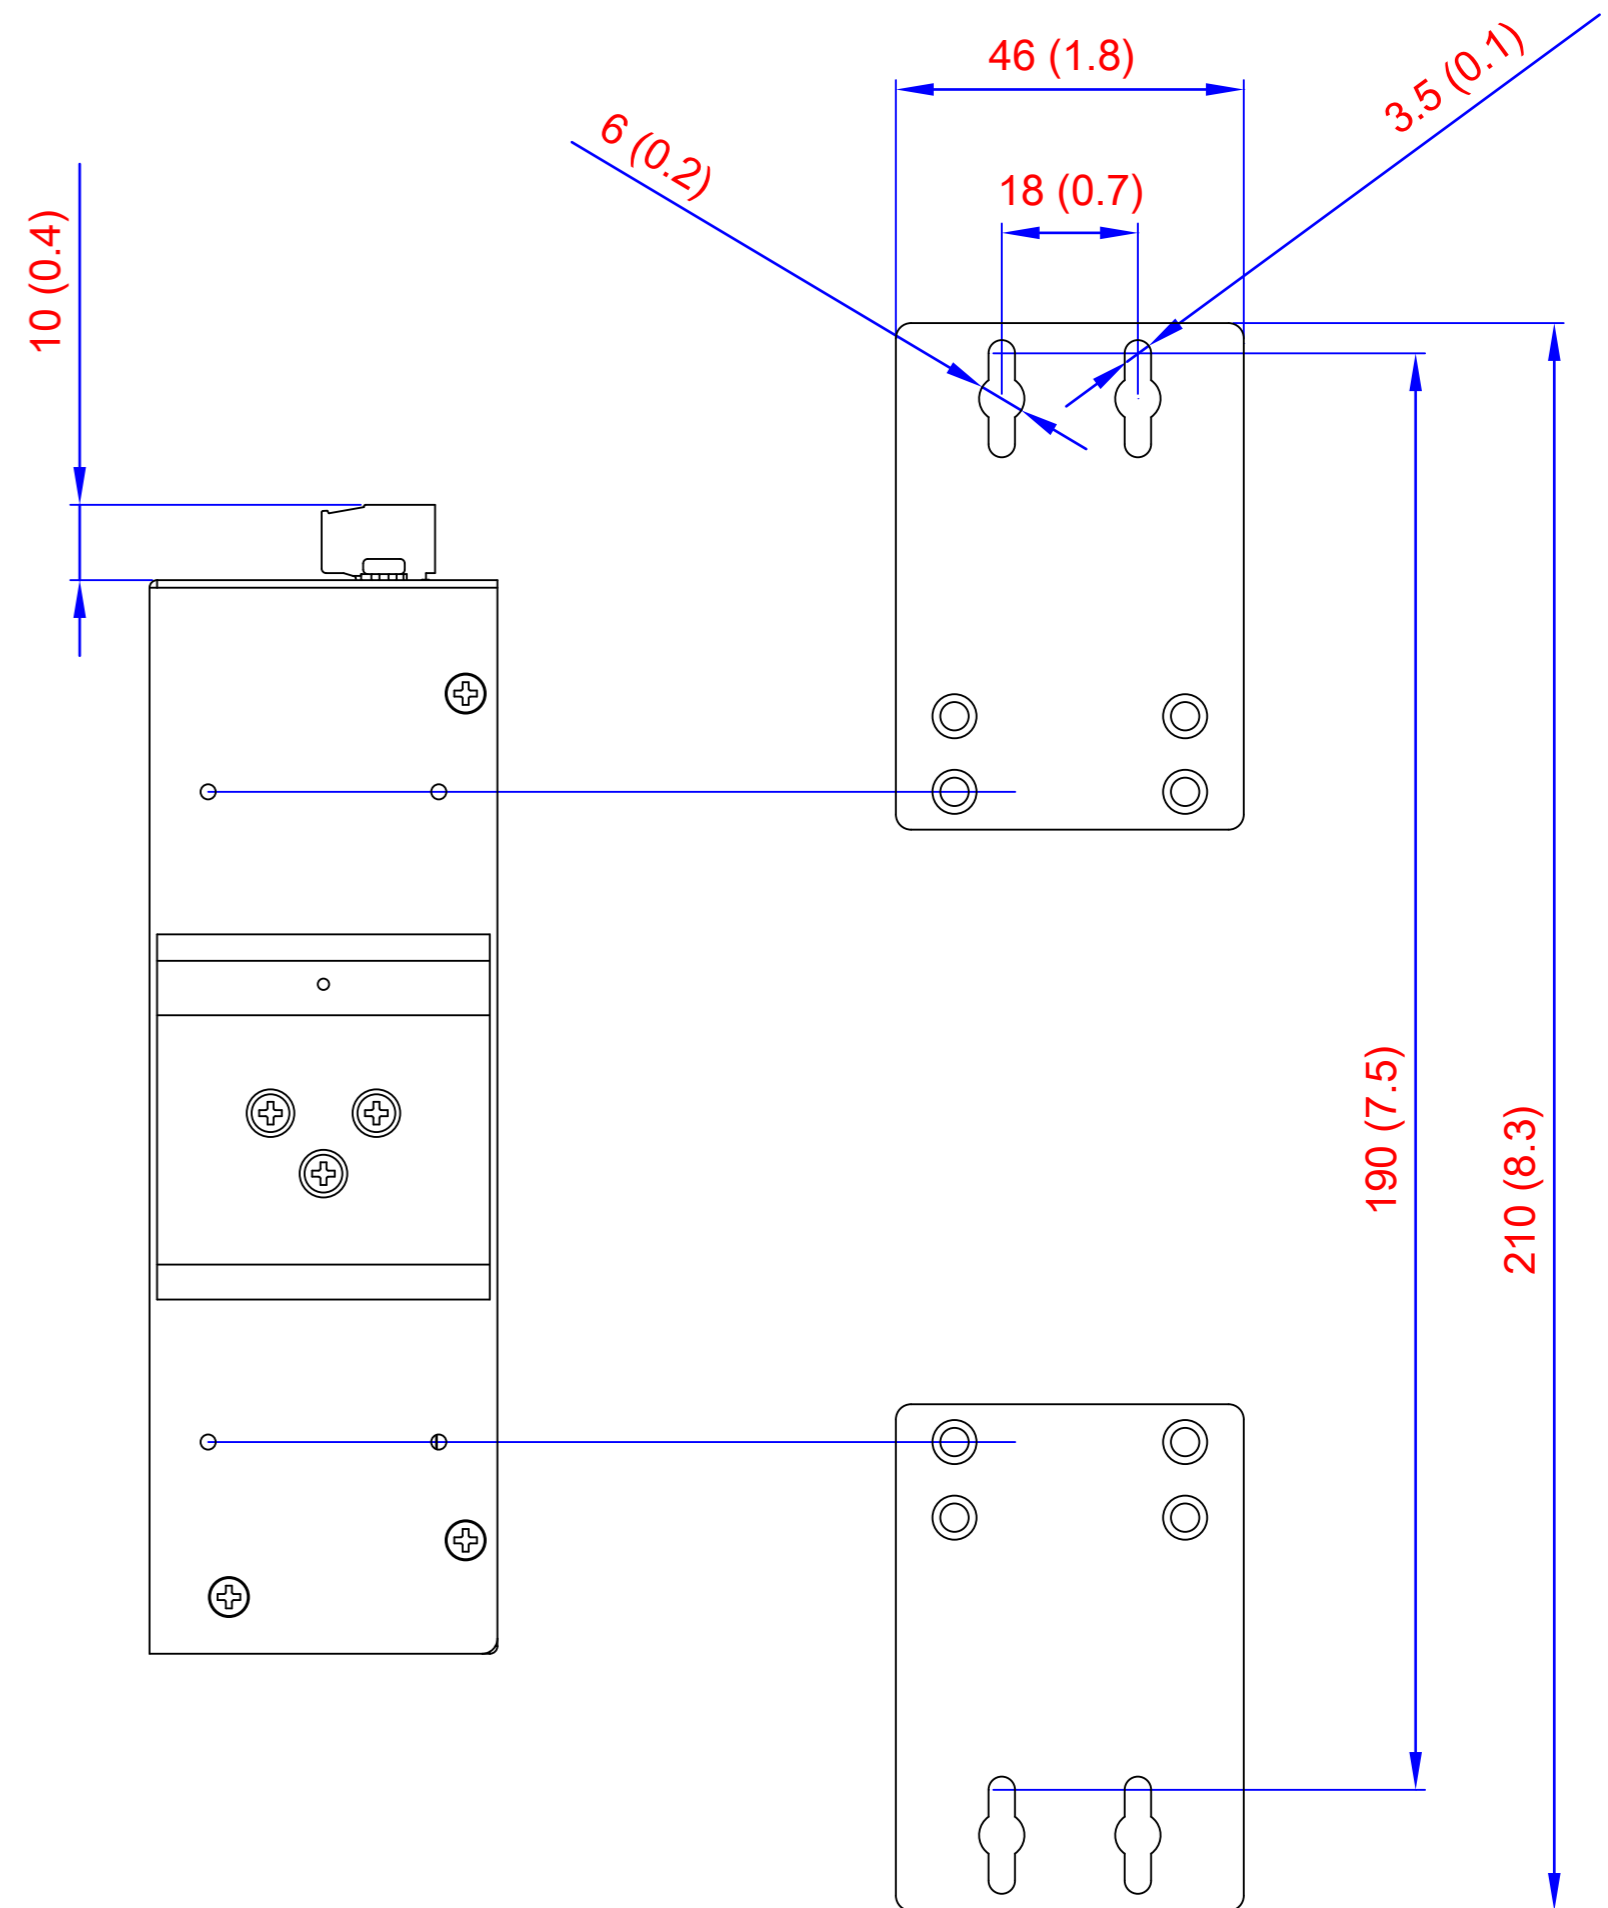

Unit: mm (inch)

DIN Rail

Wall Mount