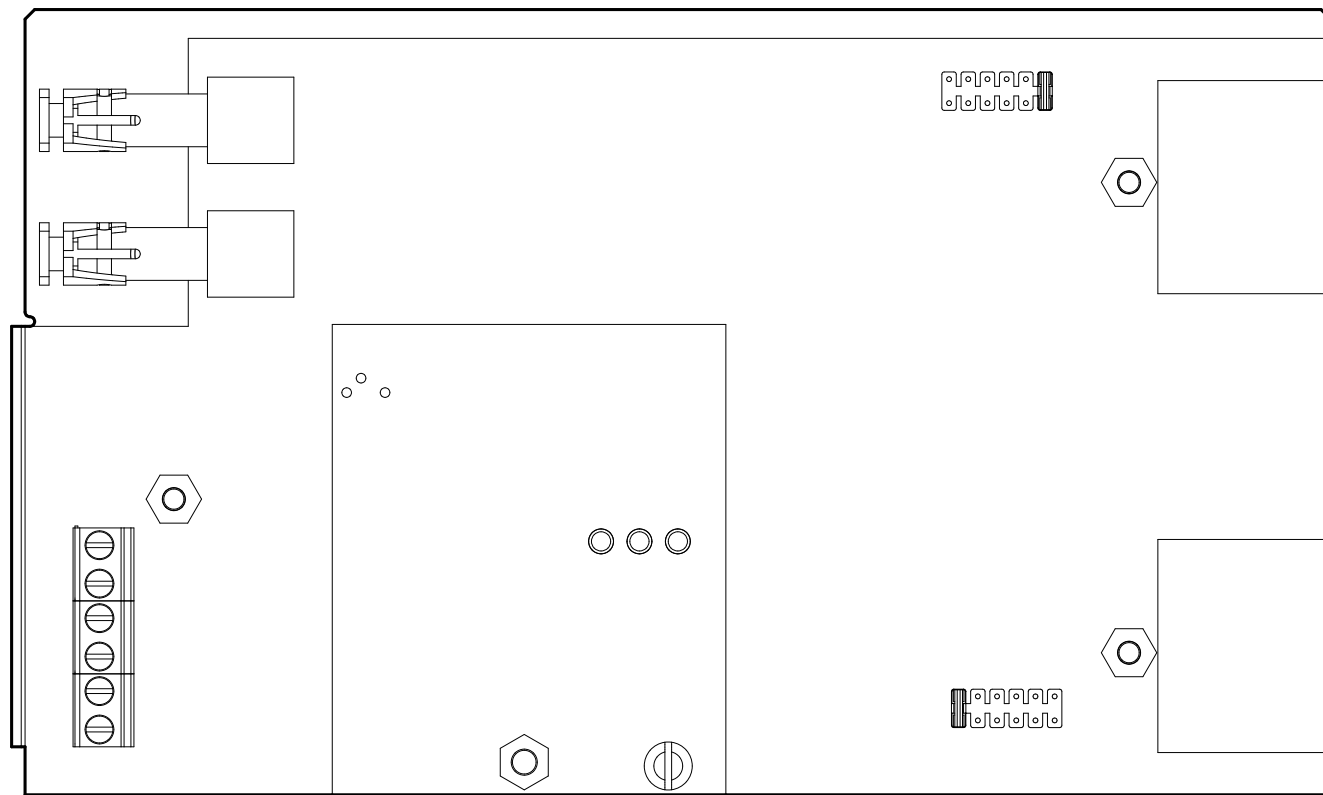

B

B

A

A

RLH Industries, Inc.
936 N. Main Street, Orange, CA 92867
(714) 532-1672 www.fiberopticklink.com

TITLE:

4 WIRE 56K DDS SUB CARD LAYOUT

DWG. NO.