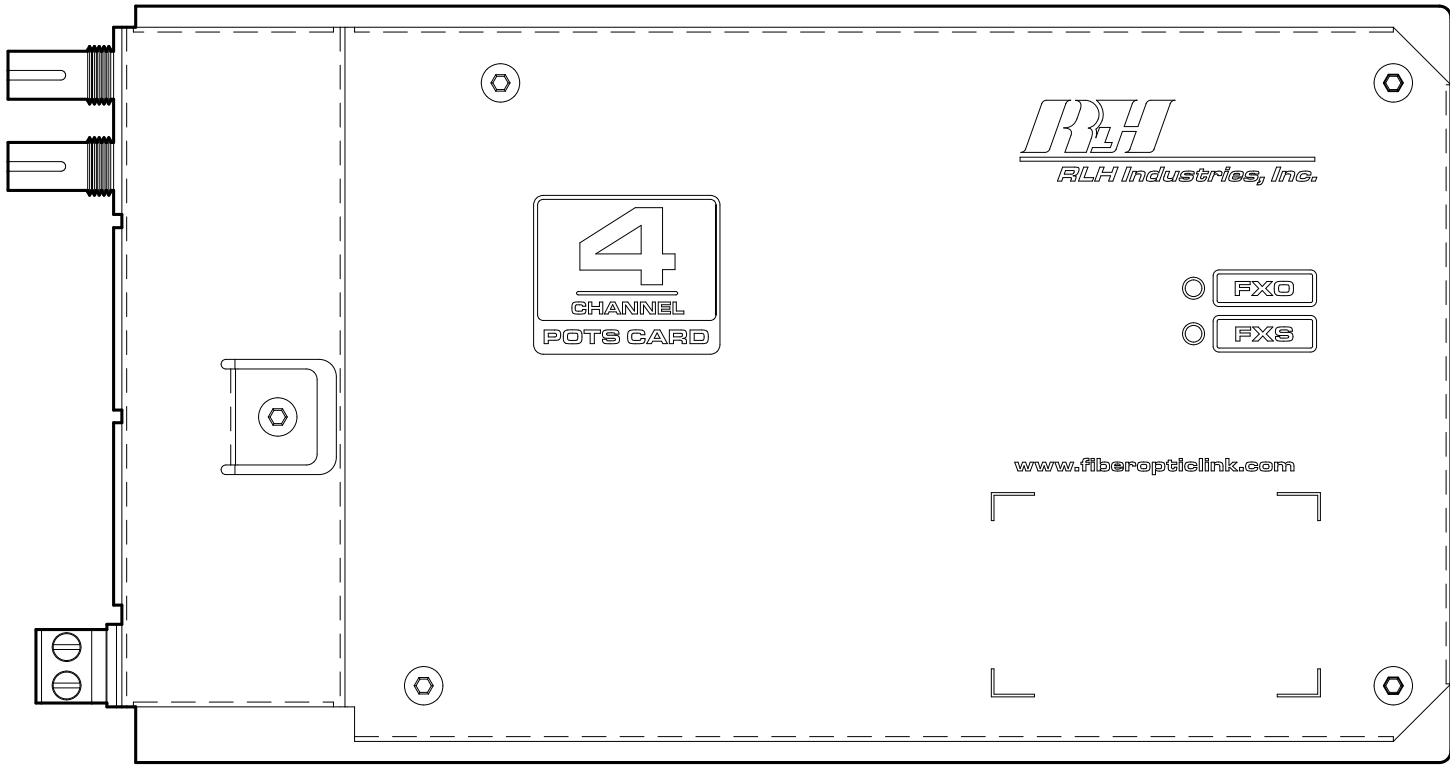

B

B

A

A

RLH Industries, Inc.  
 936 N. Main Street, Orange, CA 92867  
 (714) 532-1672 www.fiberopticlink.com

TITLE:

4 CH. POTS MUX CARD LAYOUT

DWG. NO.

CD-265

REV.

B

4

3

2

1