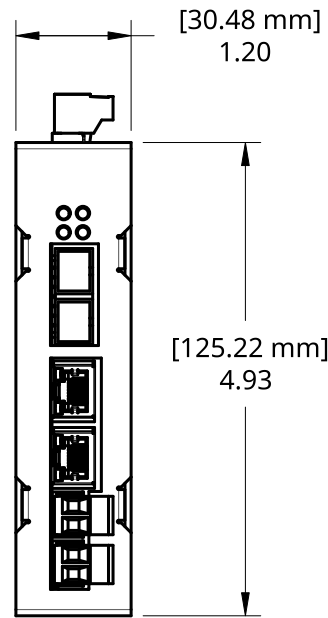

4

3

2

1

D

D

TOP VIEW

C

C

FRONT VIEW

RIGHT VIEW

REAR VIEW

B

B

BOTTOM VIEW

A

A

4

3

2

1

FIBEROPTICLINK

THIRD ANGLE PROJECTION

|                            |         |        |  |
|----------------------------|---------|--------|--|
| TITLE                      |         |        |  |
| 4D-2EM-IO-XX-1-DIN - Rev A |         |        |  |
| SIZE                       | DWG NO. | REV.   |  |
| B                          | CD-386  | A      |  |
| SCALE                      | WEIGHT  | SHEET  |  |
| 1:2                        |         | 1 of 1 |  |