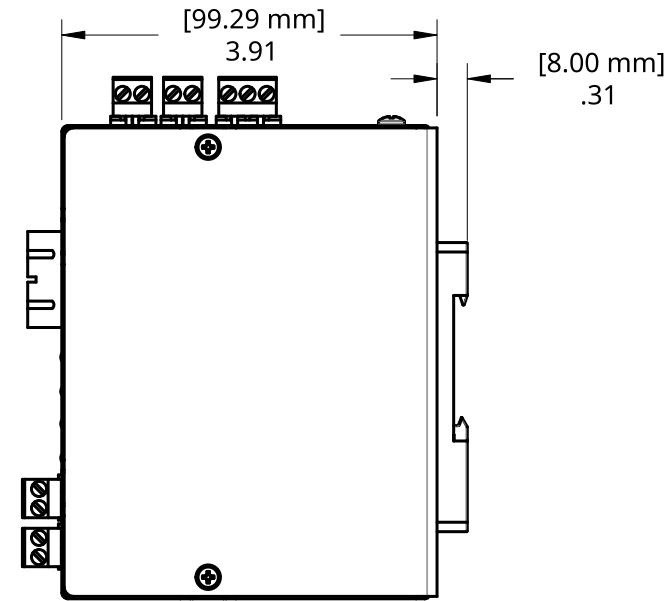

4

3

2

1

D

D

TOP VIEW

C

C

FRONT VIEW

RIGHT VIEW

REAR VIEW

B

B

BOTTOM VIEW

A

A

4

3

2

1

FIBEROPTICLINK

THIRD ANGLE PROJECTION

|                            |         |        |  |
|----------------------------|---------|--------|--|
| TITLE                      |         |        |  |
| 4D-2EM-IO-XX-1-DIN - Rev A |         |        |  |
| SIZE                       | DWG NO. | REV.   |  |
| B                          | CD-386  | A      |  |
| SCALE                      | WEIGHT  | SHEET  |  |
| 1:2                        |         | 1 of 1 |  |