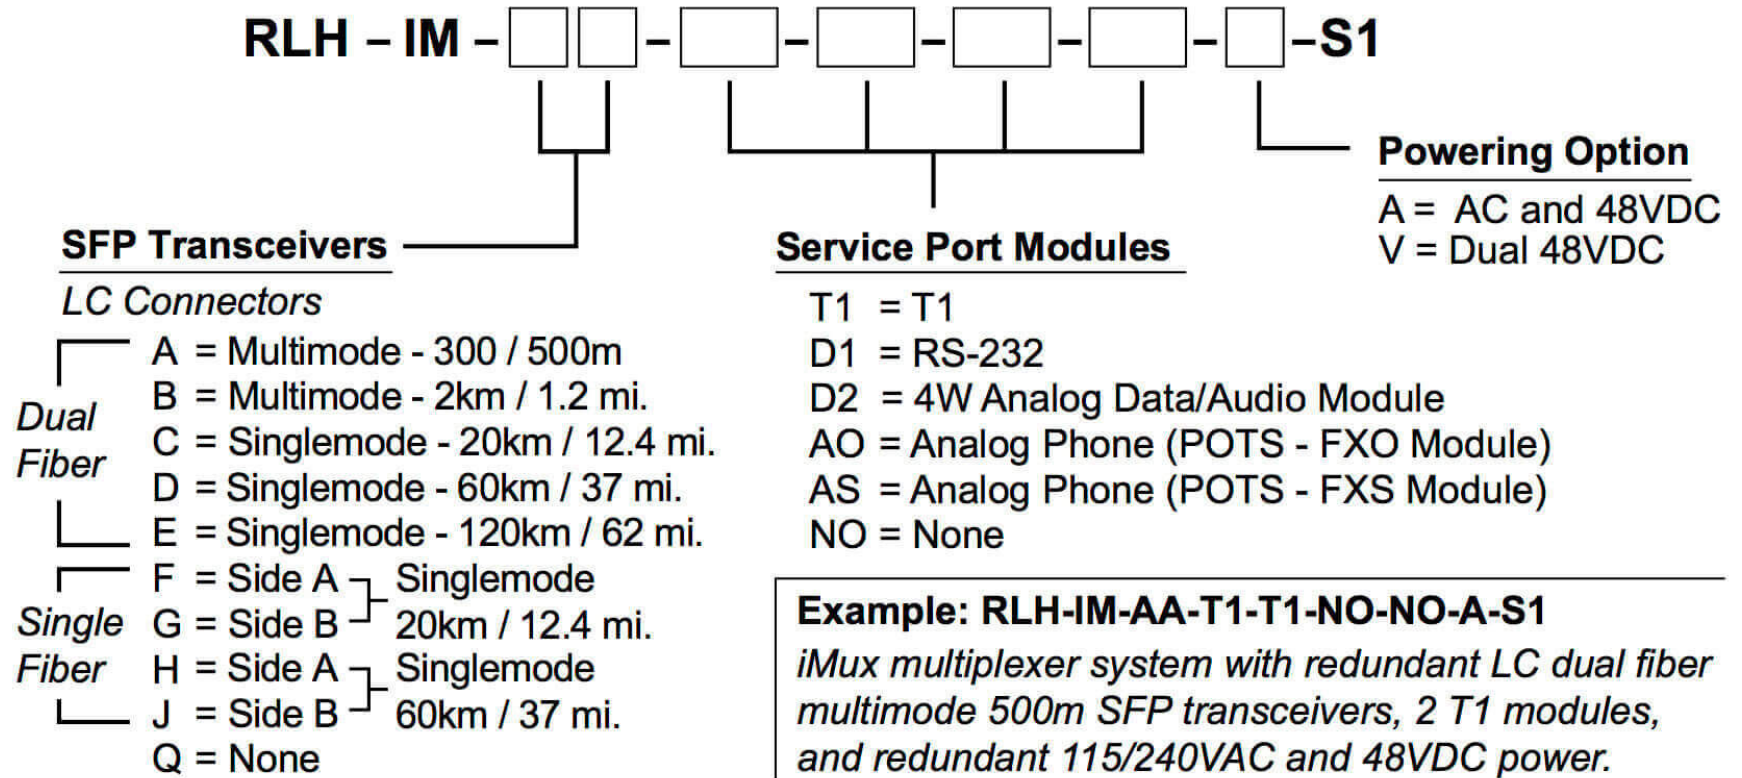

Ordering Information

iMux-SFP Multiplexer - Modular Ordering Matrix

- ▶ Use the Modular Ordering Matrix to have the systems pre-installed before shipping for quick and easy deployment.
- ▶ 2 multiplexers are required for a complete system.
- ▶ Each Service Port Module has 4 channels.
- ▶ Bi-directional single fiber models require an **A** side SFP and a **B** side SFP or a complete system.
- ▶ Please contact your RLH sales representative for pricing and delivery information.