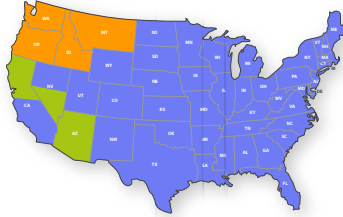

AUTHORIZED REPRESENTATIVES

USA - NORTHWEST, ALASKA, HAWAII

Steve Stouffer

Alster Communications, LLC

PO Box 12428
Mill Creek, WA 98082

Ph: (800) 365-1272

email: steve@alster.com

USA - WEST, EAST