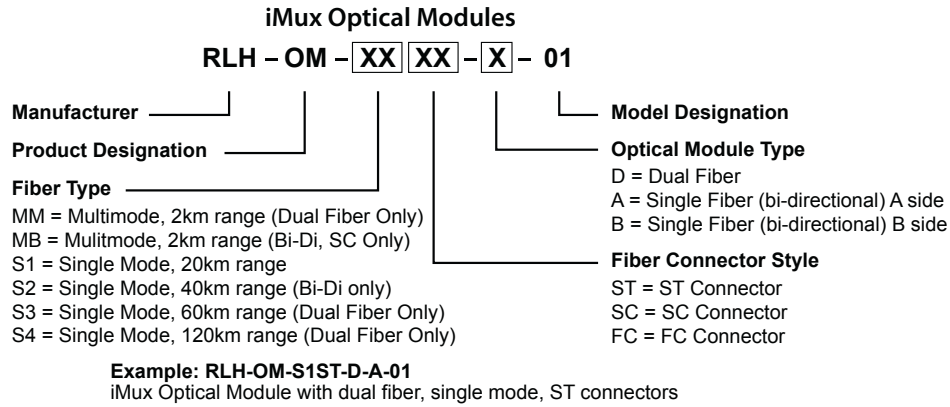

Ordering Information

iMux Optical and Port Modules

Optical Modules

- ▶ Bidirectional single fiber models require an A Side and B Side unit for a complete system.
- ▶ Please contact your RLH sales representative for pricing and delivery information.