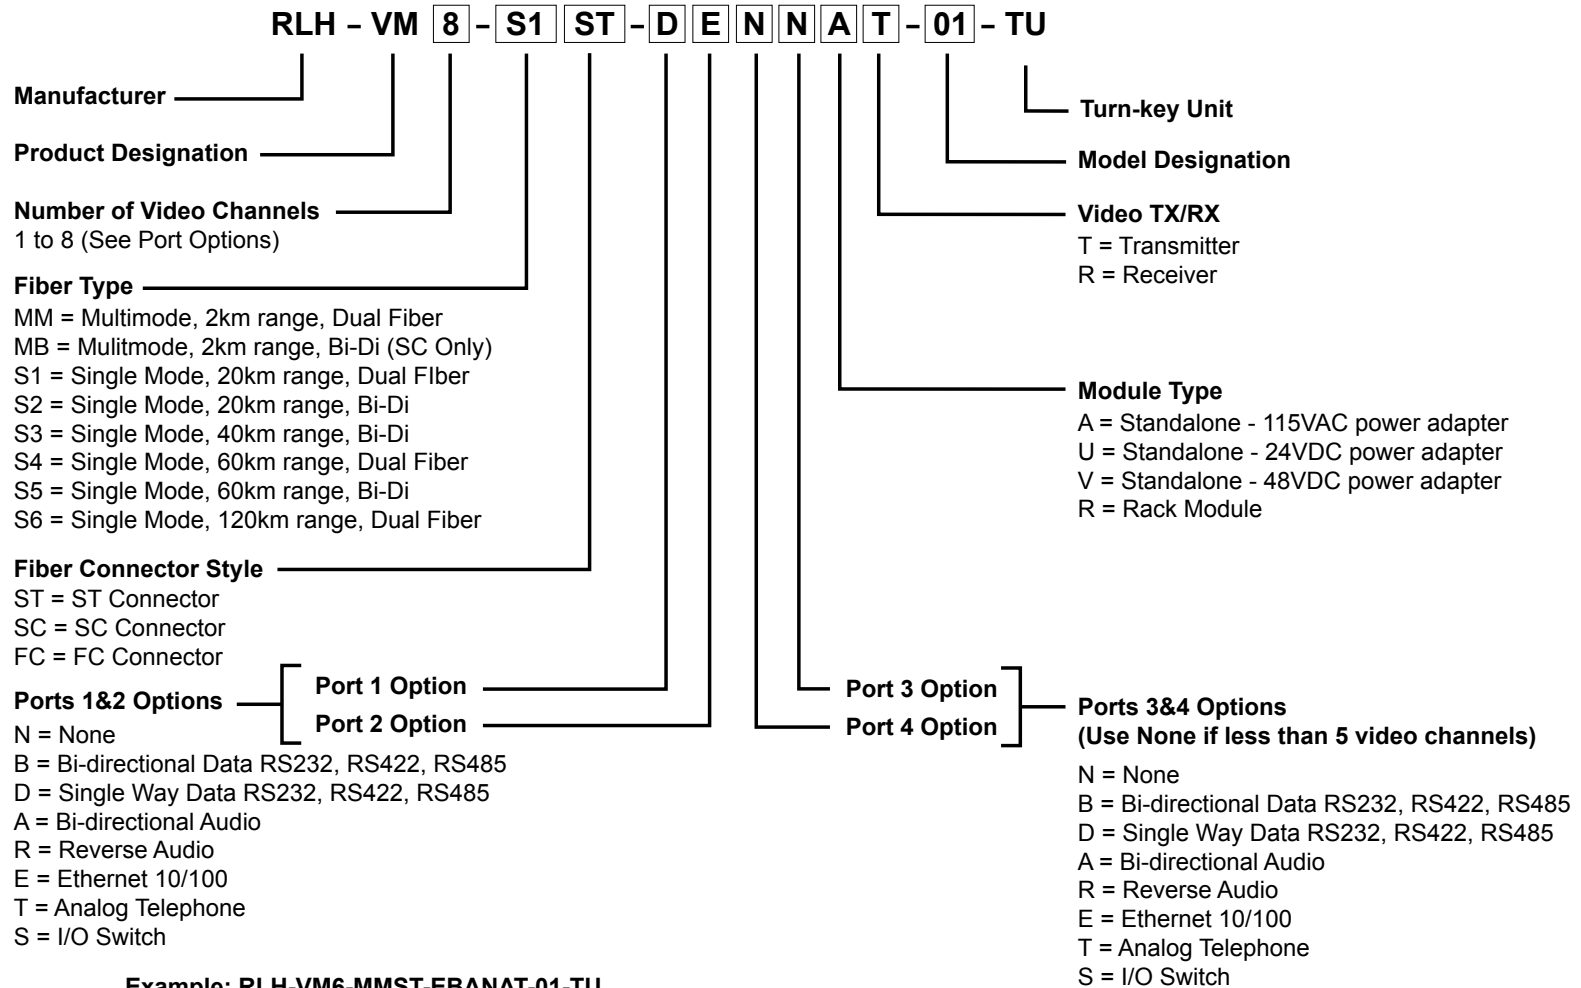

VIDEO OVER FIBER

Video Mux Turn-key Unit Part Number Matrix

Example: RLH-VM6-MMST-EBANAT-01-TU

Video mux turn-key unit, 6 video channels, multimode fiber, ST connector, 1 ethernet port, 1 bi-directional data port, 1 bi-directional audio port, 115VAC power adapter, video transmitter unit.