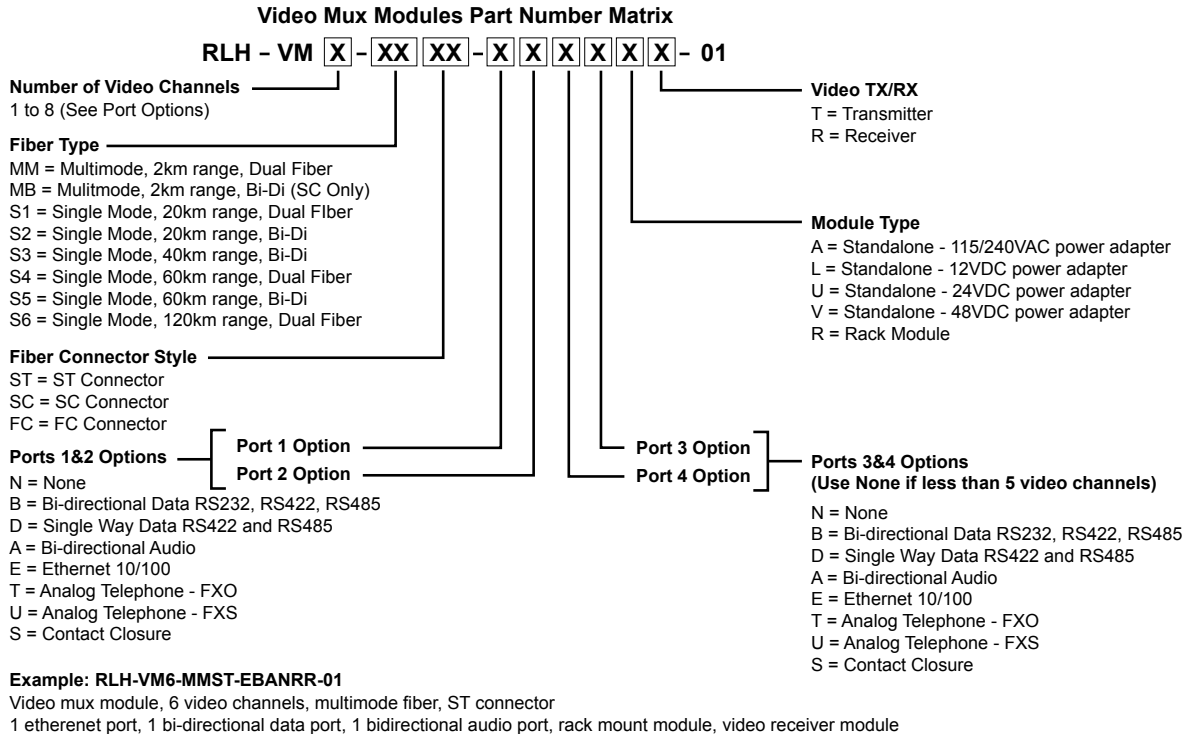

Ordering Information

Video Mux Over Fiber Unit

Stand Alone/Wall Mountable, and Rack Mount Modules

- ▶ A complete system requires 1 Transmitter unit and 1 Receiver unit
- ▶ Please contact your RLH sales representative for pricing and delivery information