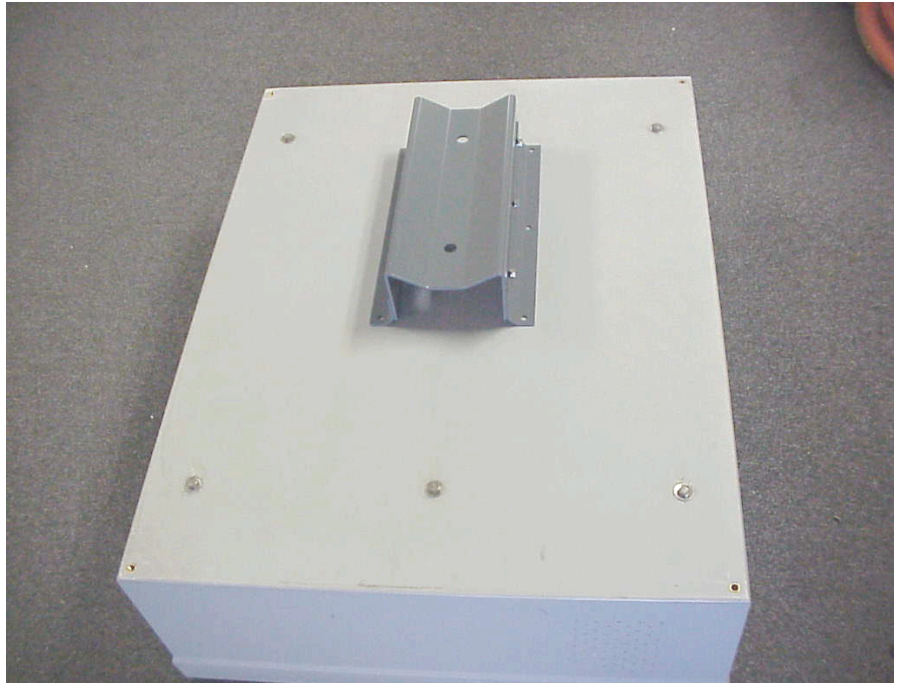

**RLH POLE MOUNTING BRACKET**  
**UNIVERSAL ON ALL HOUSINGS**  
**P/N 8806-PMK24**

**Pole mounting bracket**

**Pole Mount Bracket Bolted onto 40"x32"x13" Hoffman enclosure**

**15 1/2" LONG X 9 3/4" WIDE**