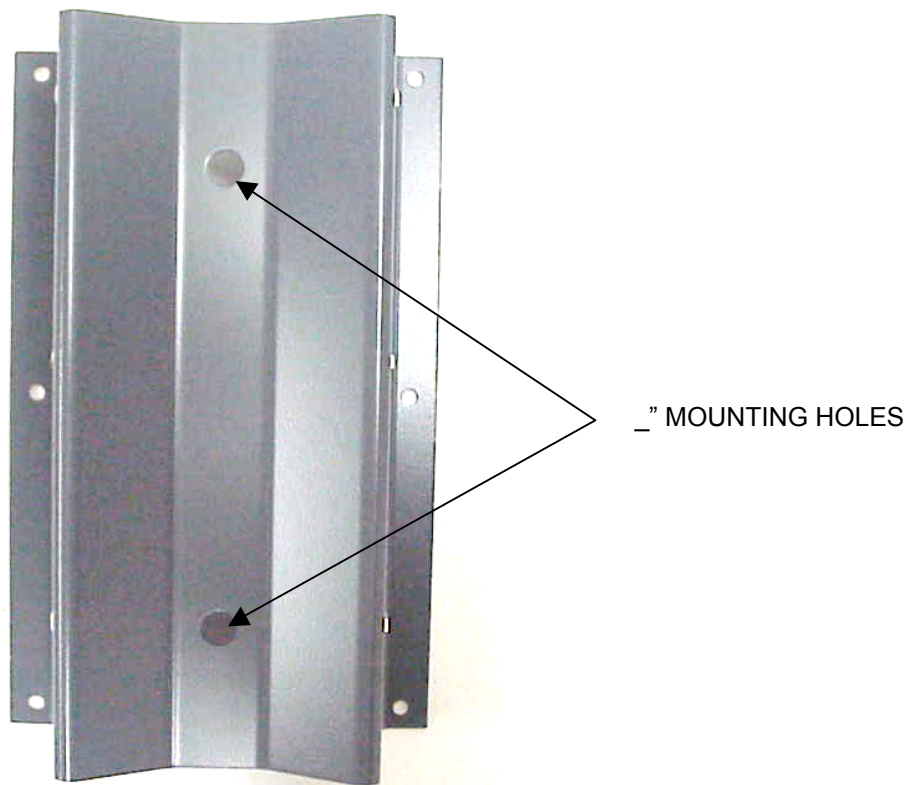

**RLH POLE MOUNTING BRACKET**  
**UNIVERSAL ON ALL HOUSINGS**  
**P/N 8806-PMK24**

**Pole mounting bracket**

**Pole Mount Bracket Bolted onto 40"x32"x13" Hoffman enclosure**

**15 1/2" LONG X 9 3/4" WIDE**