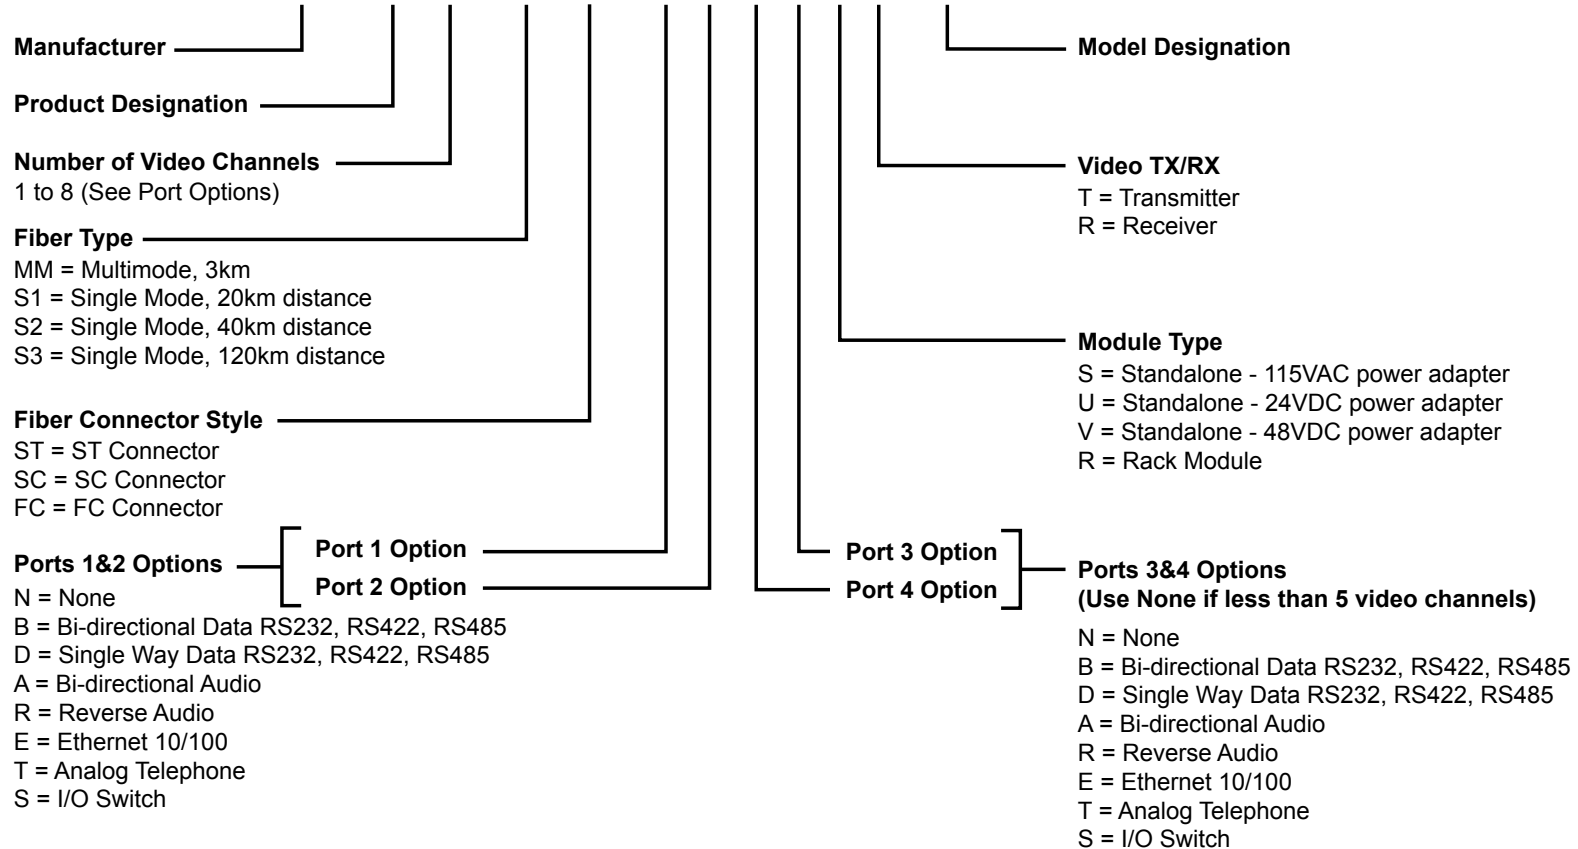

Video Mux Modules Part Number Matrix

RLH-VM8-S1ST-BENNR T-01

Example: RLH-VM6-MMST-EBANRR-01

Video mux module, 6 video channels, multimode fiber, ST connector
1 ethernet port, 1 bi-directional data port, 1 bidirectional audio port, rack mount module, video receiver module